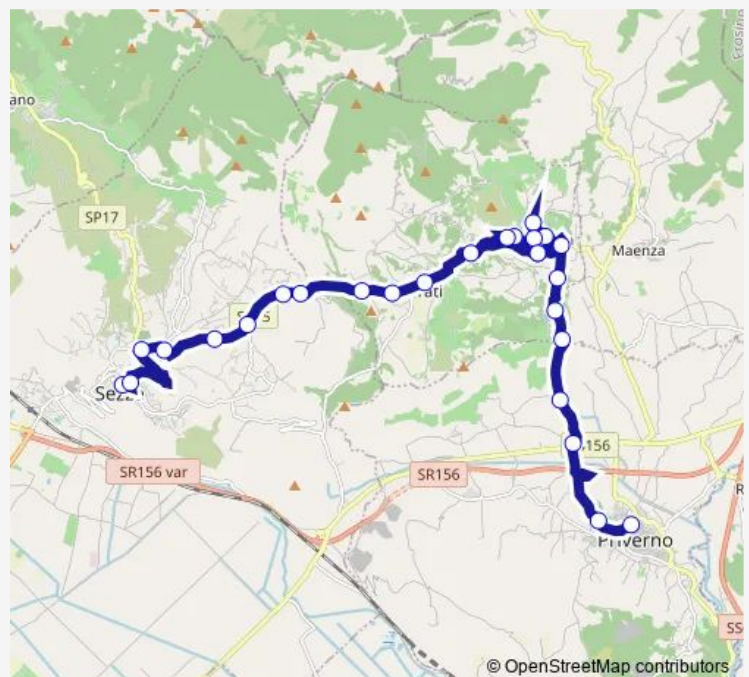

### Route schedule

Sezze | Porta Sant'Andrea # f3156 — Priverno | Terminal Bus | Ist. Superiore T. Rossi # f3429

Monday 08:00

Tuesday 08:00

Wednesday 08:00

Thursday 08:00

Friday 08:00

Saturday 08:00

### Route info

Direction: Sezze | Porta Sant'Andrea # f3156

Stops: 27

Trip Duration: 0 hour 40 min

Sezze - Priverno # Pv73a

Roccagorga | Via Rocchegiana (Km 12) # f3636

Roccagorga | Via Rocchegiana Via Voglia # f3637