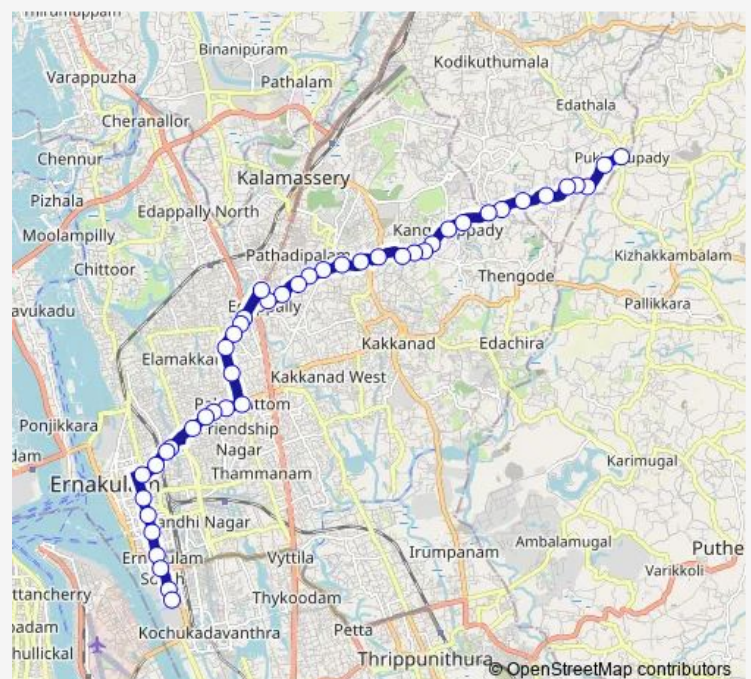

### Route schedule

Cochin Shipyard Main Gate — Pukkattupady

Monday 06:00

Tuesday 06:00

Wednesday 06:00

Thursday 06:00

Friday 06:00

Saturday 06:00

### Route info

Direction: Cochin Shipyard Main Gate

Stops: 47

Trip Duration: 1 hour 1 min

Ernakulam South ↔ Pukkattupady

Edappally

Edappally Toll

Edappally Toll