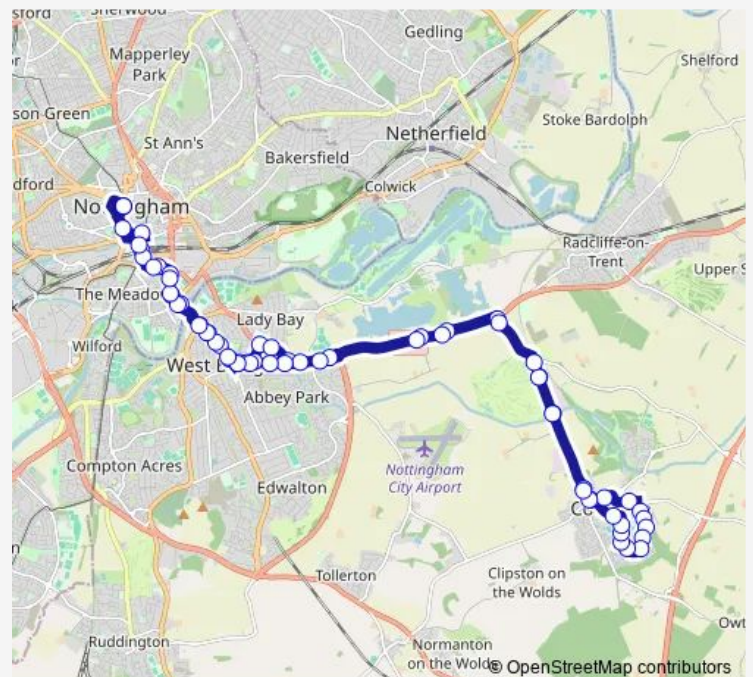

### Route schedule

Beastmarket Hill — Beastmarket Hill

Monday 05:35-23:20

Tuesday 05:35-23:20

Wednesday 05:35-23:20

Thursday 05:35-23:20

Friday 05:35-00:20<sup>+1</sup>

Saturday 05:35-00:20<sup>+1</sup>

### Route info

Direction: Beastmarket Hill

Stops: 63

Trip Duration: 0 hour 59 min

■ COT

BusMaps

Service Station

Holme House

Gamston Lock

Brockley Road

Cyril Road

Davies Road

Tudor Square

Central Avenue

Co-op

Hound Road