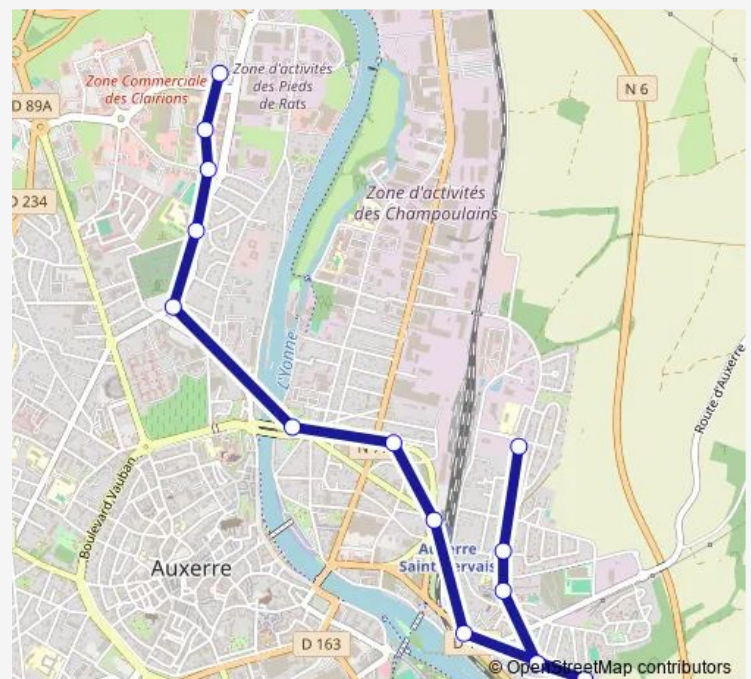

Eiffel

College Albert Camus

LES Conches

Lamartine

Tournelle

Gare SnCF

Redditch

LA Roue

DR Schweitzer

Charles DE Foucauld

Colbert

Alouette

Turgotine

Route schedule

LES Clairions — Turgotine

Monday	—
Tuesday	—
Wednesday	—
Thursday	—
Friday	—
Saturday	—
Sunday	11:10-20:10

Route info

Direction: LES Clairions

Stops: 15

Trip Duration: 0 hour 19 min

DIM2 — LES Clairions <> Turgotine

BusMaps

Direction

Turgotine — LES Clairions

14 stops

[Open route schedule](#)

Turgotine

Colbert

Charles DE Foucauld

DR Schweitzer

LA Roue

Redditch