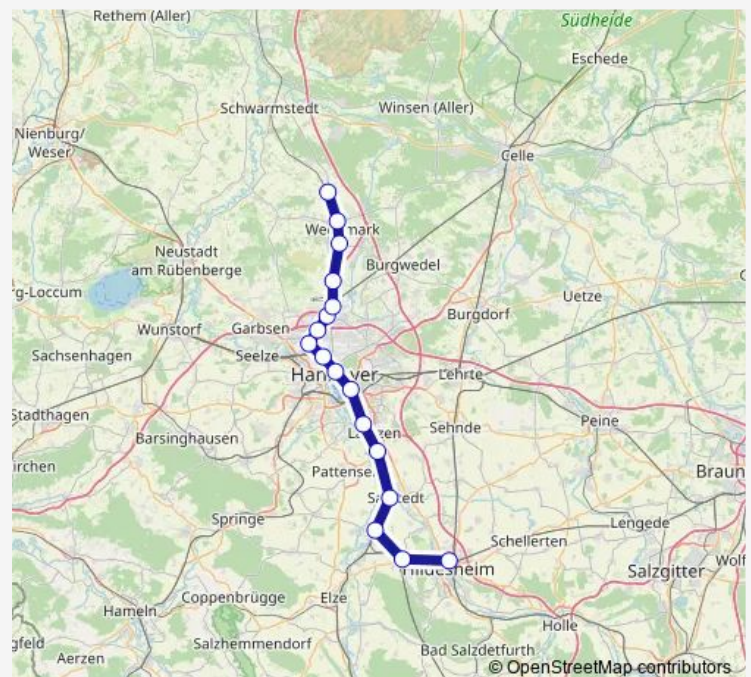

Barnten/Bahnhof

Sarstedt Bahnhof

Rethen Bahnhof

Hannover Messe / Laatzen

Hannover Bahnhof Bismarckstr.

Hannover Hauptbahnhof

Hannover Bahnhof Nordstadt

Hannover Bahnhof Ledeburg

Hildesheim Hauptbahnhof — Bennemühlen

Monday 05:10-00:06⁺¹

Tuesday 05:10-00:30⁺¹

Wednesday 05:10-00:06⁺¹

Thursday 05:10-00:30⁺¹

Friday 05:10-02:35⁺¹

Saturday 04:02-02:35⁺¹

Sunday 03:35-00:30⁺¹

Route info

Direction: Hildesheim Hauptbahnhof

Stops: 17

Trip Duration: 1 hour 1 min

■ S4

Direction

Bennemühlen — Hildesheim Hauptbahnhof

17 stops

Friday 04:51-02:38⁺¹

Saturday 03:38-02:38⁺¹

Sunday 03:38-23:51

Route info

Direction: Bennemühlen

Stops: 17

Trip Duration: 0 hour 58 min

S4 Suburban Railway time schedules and route maps are available in an offline PDF at busmaps.com. Use the busmaps.com website to see live bus times, train schedule or subway schedule, and step-by-step directions for all public transit in Hannover