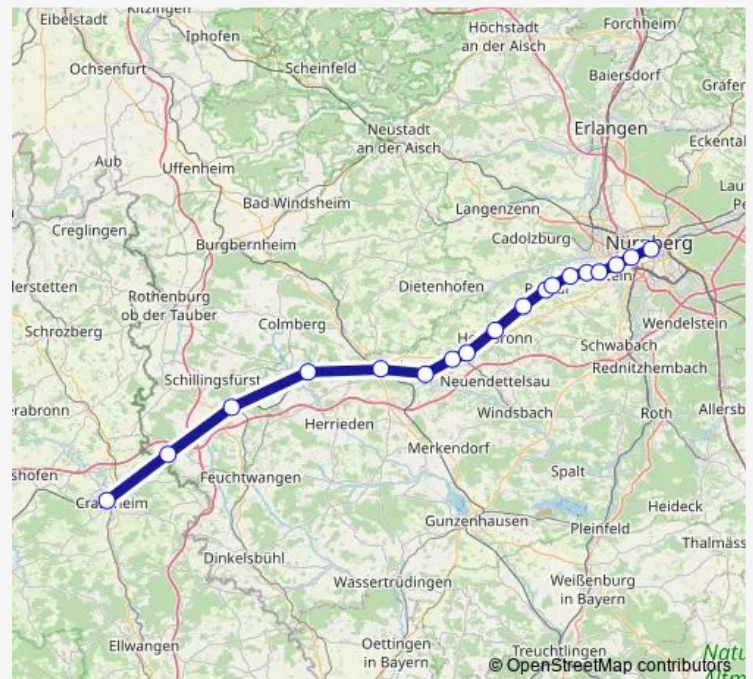

Suburban Railway S4

[Go to website](#)

Direction

Nürnberg Hbf — Ansbach

14 stops

[Open route schedule](#)

Nürnberg Hbf

Nürnberg-Schweinau

Nürnberg-Stein

Unterasbach

Oberasbach

Anwanden

Roßtal

Roßtal-Wegbrücke

Raitersaich

Heilsbronn

Petersaurach Nord

Wicklesgreuth

Sachsen (b Ansbach)

Ansbach

Route schedule

Nürnberg Hbf — Ansbach

Monday 05:15

Tuesday 05:15

Wednesday 05:15

Thursday 05:15

Friday 05:15

Saturday 05:15

Sunday —

Route info

Direction: Nürnberg Hbf

Stops: 14

Trip Duration: 0 hour 41 min

■ S4