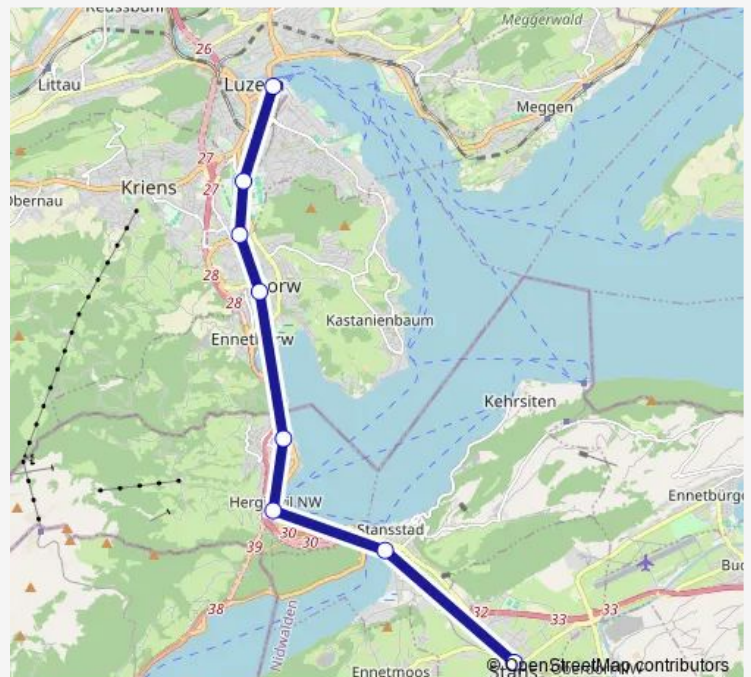

Wednesday 06:57-17:57

Thursday 06:57-17:57

Friday 06:57-17:57

Saturday —

Sunday —

Route info

Direction: Luzern

Stops: 8

Trip Duration: 0 hour 21 min

Direction

Luzern — Stans

8 stops

[Open route schedule](#)

Luzern

Luzern Allmend/Messe

Kriens Mattenhof