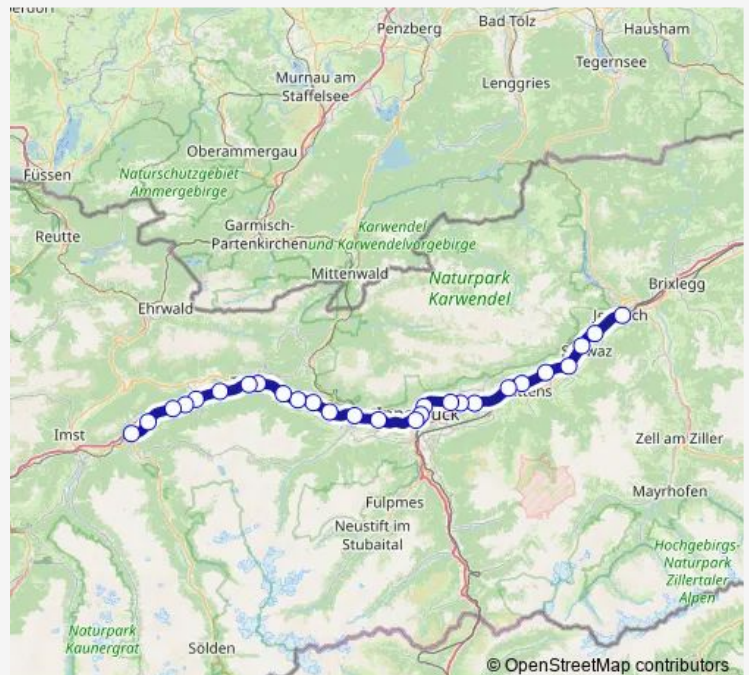

Rail S4

[Go to website](#)

Direction

Telfs-Pfaffenhofen Bahnhof — Innsbruck Hauptbahnhof

10 stops

[Open route schedule](#)

Telfs-Pfaffenhofen Bahnhof

Oberhofen i. I. Bahnhof

Flauring Bahnhof

Hatting Bahnhof

Inzing Bahnhof

Zirl Bahnhof

Kematen i. T. Bahnhof

Völs Bahnhof

Innsbruck Westbahnhof

Innsbruck Hauptbahnhof

Route schedule

Telfs-Pfaffenhofen Bahnhof — Innsbruck Hauptbahnhof

Monday 00:03

Tuesday 00:03

Wednesday 00:03

Thursday 00:03

Friday 00:03

Saturday —

Sunday —

Route info

Direction: Telfs-Pfaffenhofen Bahnhof

Stops: 10

Trip Duration: 0 hour 28 min

■ S4