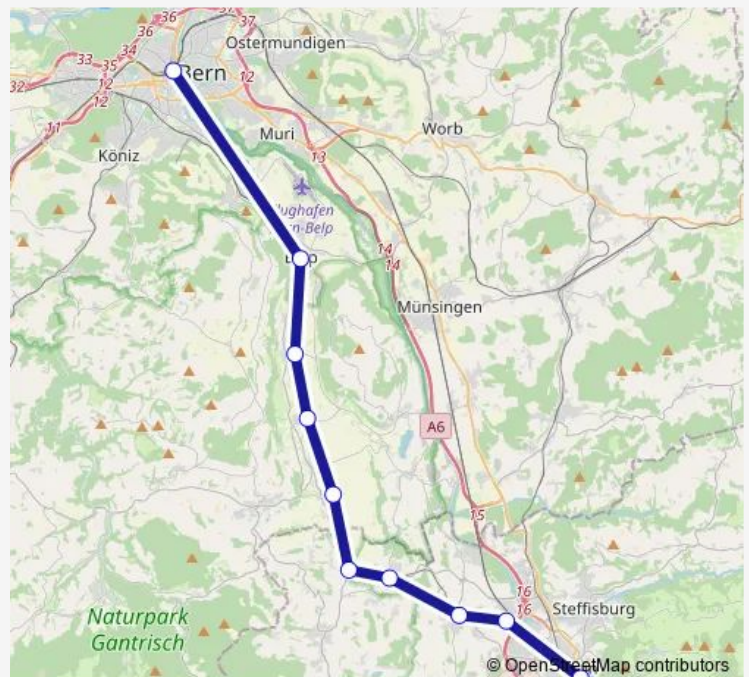

Direction

Bern — Thun

10 stops

[Open route schedule](#)

Bern

Belp

Toffen

Kaufdorf

Thurnen

Burgstein

Seftigen

Uetendorf

Uetendorf Allmend

Thun

Route schedule

Bern — Thun

Route info

Direction: Bern

Stops: 10

Trip Duration: 0 hour 39 min

Direction

Bern — Thun

10 stops

[Open route schedule](#)

Saturday

—

Sunday

23:42

Route info

Direction: Bern

Stops: 10

Trip Duration: 0 hour 39 min