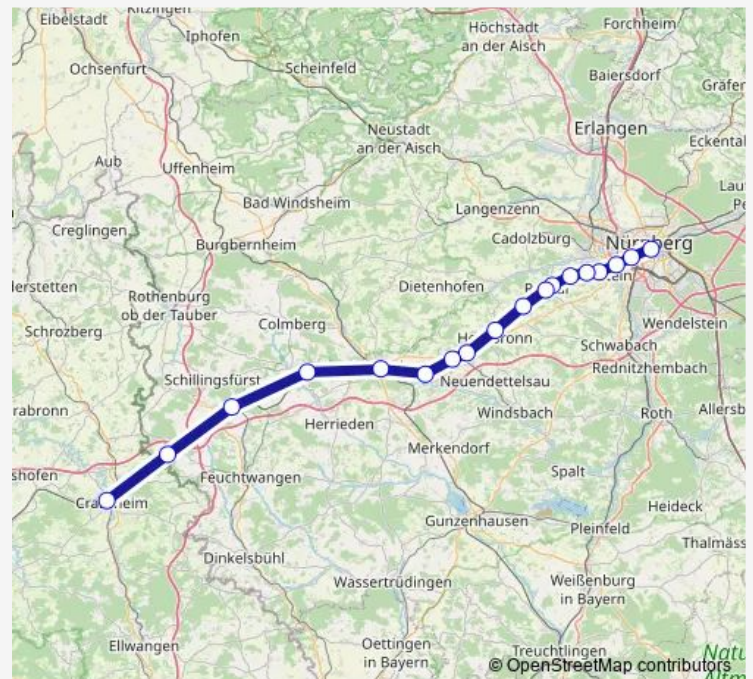

Suburban Railway S4

[Go to website](#)

Direction

Nürnberg Hbf — Dombühl

16 stops

[Open route schedule](#)

Nürnberg Hbf

Nürnberg-Schweinau

Nürnberg-Stein

Unterasbach

Oberasbach

Anwanden

Roßtal

Roßtal-Wegbrücke

Raitersaich

Heilsbronn

Petersaurach Nord

Wicklesgreuth

Sachsen (b Ansbach)

Ansbach

Leutersh.-Wiedersbach Bf

Dombühl

Route schedule

Nürnberg Hbf — Dombühl

Monday 23:46

Tuesday 23:46

Wednesday 23:46

Thursday 23:46

Friday 23:46

Saturday 23:46

Sunday 23:46

Route info

Direction: Nürnberg Hbf

Stops: 16

Trip Duration: 0 hour 58 min

■ S4