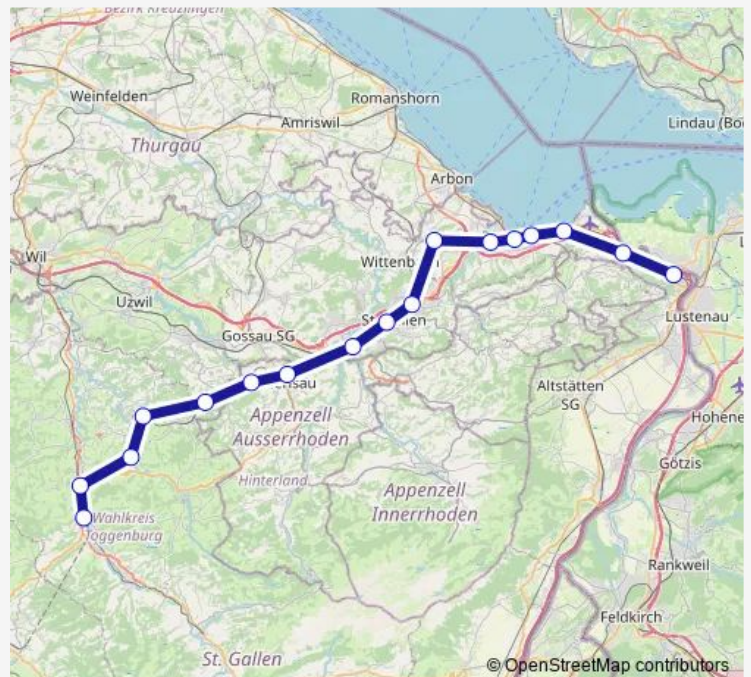

Degersheim

Mogelsberg

Brunnadern-Neckertal

Lichtensteig

Wattwil

### Route schedule

St. Margrethen Sg — Wattwil

Monday —

Tuesday —

Wednesday —

Thursday —

Friday 23:53

Saturday —

### Route info

Direction: St. Margrethen Sg

Stops: 17

Trip Duration: 1 hour 7 min

S4 Rail time schedules and route maps are available in an offline PDF at [busmaps.com](https://busmaps.com). Use the [busmaps.com](https://busmaps.com) website to see live bus times, train schedule or subway schedule, and step-by-step directions for all public transit in Sankt Gallen