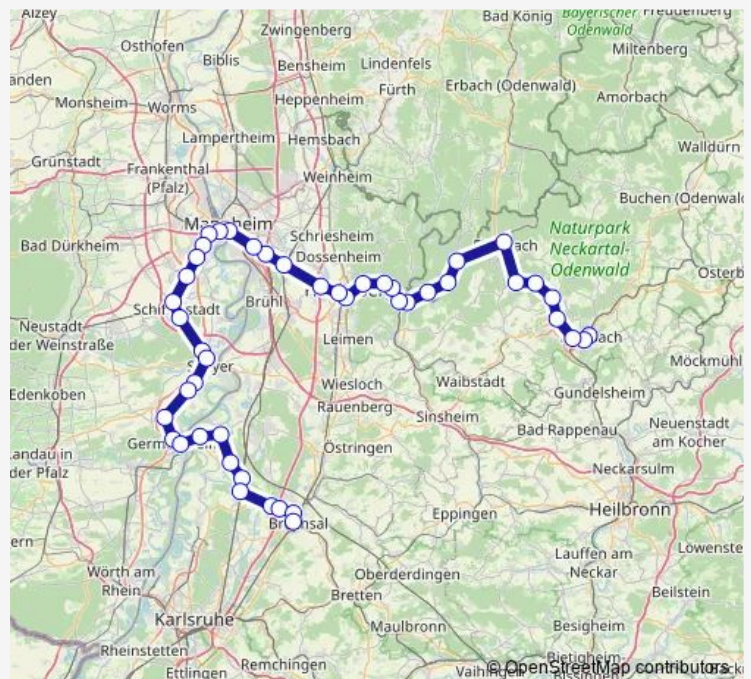

05:22

Sunday

—

Route info

Direction: Karlsruhe Hbf

Stops: 43

Trip Duration: 2 hour 52 min

S4

BusMaps

Ludwigshafen(Rh)Hbf

Ludwigshafen-Mundenheim

Ludwigshafen-Rheingönheim

Limburgerhof

Schifferstadt

Schifferstadt Süd

Speyer Nord-West