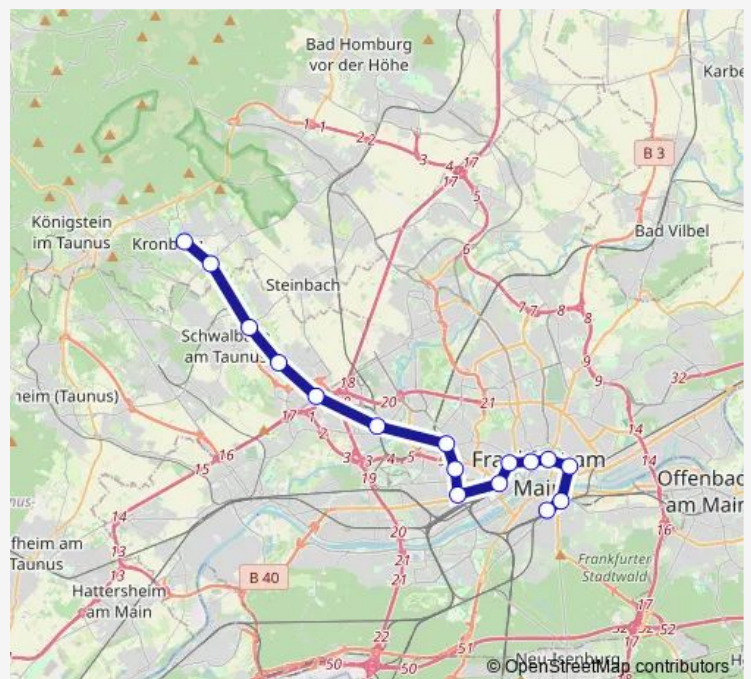

Frankfurt (Main) Konstablerwache

Frankfurt (Main) Ostendstraße

Frankfurt (Main) Lokalbahnhof

Frankfurt (Main) Südbahnhof

### Route schedule

Kronberg (Taunus) Bahnhof — Frankfurt (Main) Südbahn-  
hof

Monday 00:29

Tuesday 00:29

Wednesday 00:29

Thursday 00:29

Friday 00:29

Saturday 00:29

### Route info

Direction: Kronberg (Taunus) Bahnhof

Stops: 16

Trip Duration: 0 hour 33 min

■ S4

## Route info

Direction: Kronberg (Taunus) Bahnhof

Stops: 16

Trip Duration: 0 hour 33 min