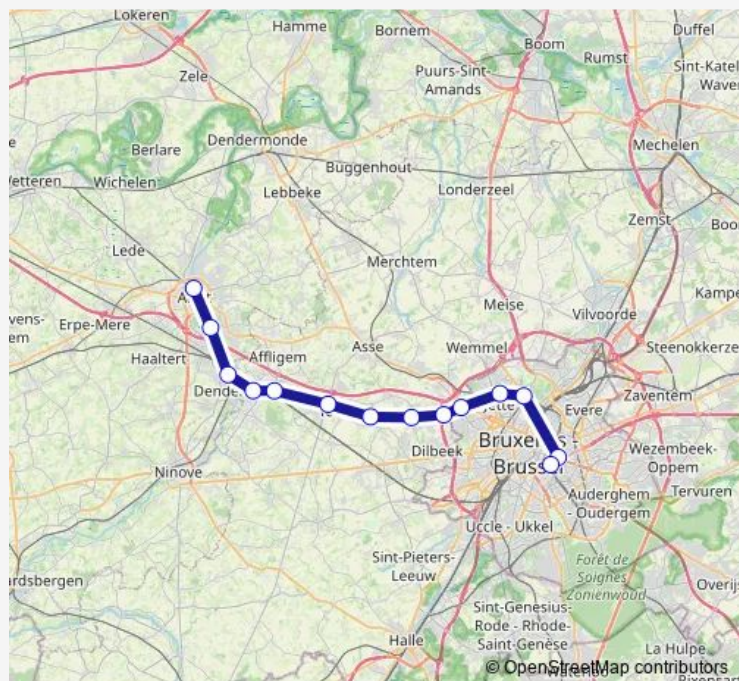

Rail S4 Bruxelles-Luxembourg - Alost

[Go to website](#)

Direction

Alost — Bruxelles-Luxembourg

14 stops

[Open route schedule](#)

- Alost
- Erembodegem
- Denderleeuw
- Liedekerke
- Essene Lombeek
- Ternat
- Sint-Martens-Bodegem
- Dilbeek
- Grand-Bigard
- Berchem-Sainte-Agathe
- Jette
- Bockstael
- Bruxelles-Schuman
- Bruxelles-Luxembourg

Route schedule

Alost — Bruxelles-Luxembourg

| | |
|-----------|-------|
| Monday | 07:48 |
| Tuesday | 07:48 |
| Wednesday | 07:48 |
| Thursday | 07:48 |
| Friday | 07:48 |
| Saturday | — |
| Sunday | — |

Route info

Direction: Alost

Stops: 14

Trip Duration: 0 hour 54 min

■ S4 — Bruxelles-Luxembourg - Alost

S4 Rail time schedules and route maps are available in an offline PDF at busmaps.com. Use the busmaps.com website to see live bus times, train schedule or subway schedule, and step-by-step directions for all public transit in Brussels