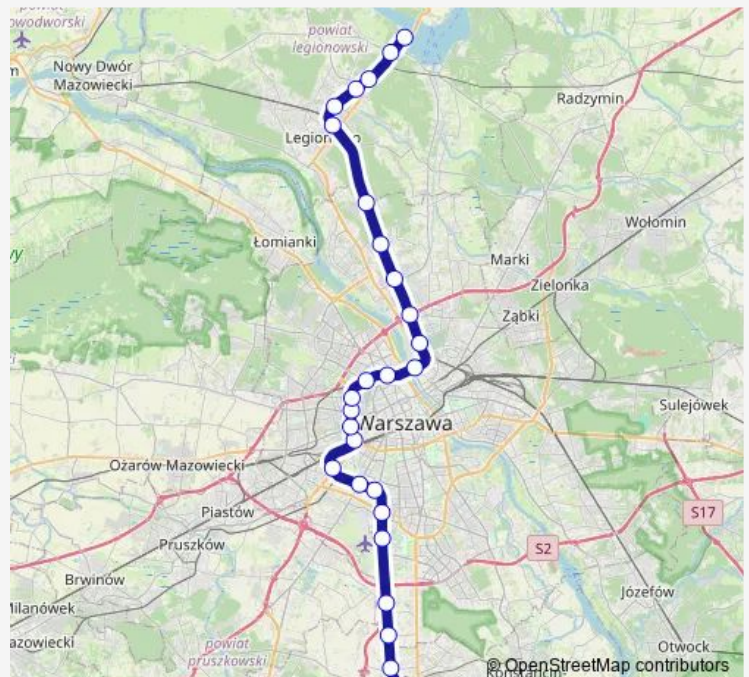

Warszawa Okęcie

Warszawa Służewiec

Warszawa Żwirki i Wigury

Warszawa Rakowiec

Warszawa Aleje Jerozolimskie

Warszawa Zachodnia

Route schedule

Piaseczno — Warszawa Zachodnia

Monday 23:40

Tuesday 23:40

Wednesday 23:40

Thursday 23:40

Friday 23:40

Saturday —

Sunday —

Route info

Direction: Piaseczno

Stops: 10

Trip Duration: 0 hour 27 min

Direction

undefined — undefined

0 stops

[Open route schedule](#)

Route schedule

undefined — undefined

Monday	05:21
Tuesday	05:21
Wednesday	05:21
Thursday	05:21
Friday	05:21
Saturday	05:21
Sunday	05:21

Route info

Direction:

Stops: 0

Trip Duration: – min

Direction

Piaseczno — Zegrze Południowe