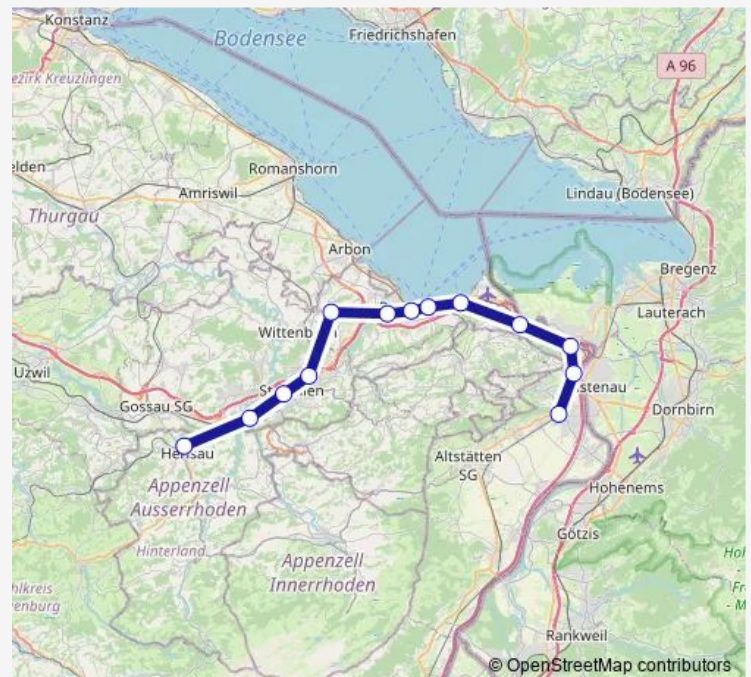

Rorschach Stadt

Goldach

Mörschwil

St. Gallen St. Fiden

St. Gallen

St. Gallen Haggen

Herisau

Route schedule

St. Margrethen Sg — Herisau

Monday 23:53

Tuesday 23:53

Wednesday —

Thursday —

Friday —

Saturday —

Sunday 23:53

Route info

Direction: St. Margrethen Sg

Stops: 11

Trip Duration: 0 hour 42 min

Direction

Heerbrugg — Herisau

13 stops

[Open route schedule](#)

Thursday 24:45⁺¹

Friday —

Saturday —

Sunday —

Route info

Direction: Heerbrugg

Stops: 13

Trip Duration: 0 hour 54 min