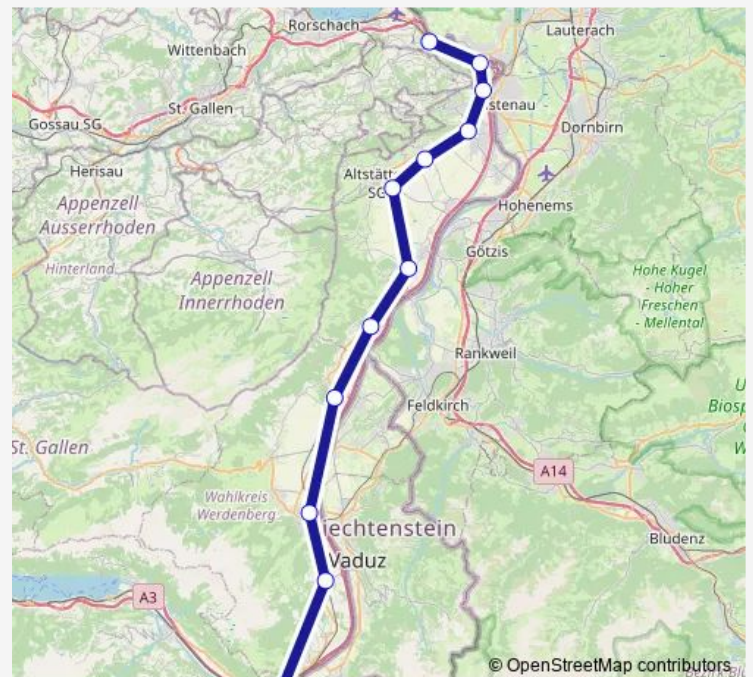

### Direction

Sargans — Rheineck

12 stops

[Open route schedule](#)

Sargans

Sevelen

Buchs Sg

Salez-Sennwald

### Route schedule

Sargans — Rheineck

Monday —

Tuesday —

Wednesday —

Thursday —

Friday —

Saturday 24:05<sup>+1</sup>

### Route info

Direction: Sargans

Stops: 12

Trip Duration: 0 hour 51 min

S4 Rail time schedules and route maps are available in an offline PDF at [busmaps.com](https://busmaps.com). Use the [busmaps.com](https://busmaps.com) website to see live bus times, train schedule or subway schedule, and step-by-step directions for all public transit in Ruggell