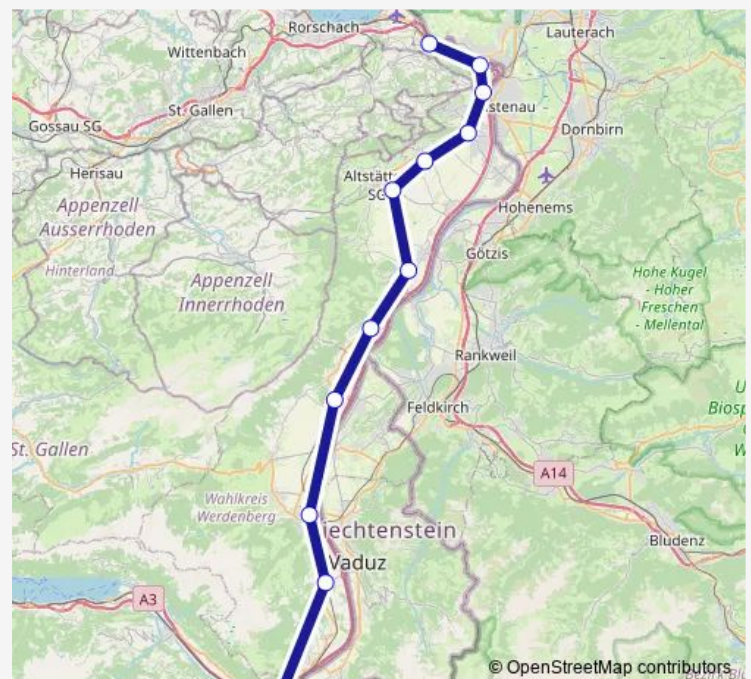

### Direction

Sargans — Rheineck

12 stops

[Open route schedule](#)

Sargans

Sevelen

Buchs Sg

Salez-Sennwald

### Route schedule

Sargans — Rheineck

Monday —

Tuesday —

Wednesday —

Thursday —

Friday —

Saturday 24:05<sup>+1</sup>

### Route info

Direction: Sargans

Stops: 12

Trip Duration: 0 hour 51 min

**Direction**

Sargans — Rheineck

12 stops

[Open route schedule](#)

## Route schedule

Sargans — Rheineck

Monday	—
Tuesday	—
Wednesday	—
Thursday	—
Friday	—
Saturday	—
Sunday	24:05 <sup>+1</sup>