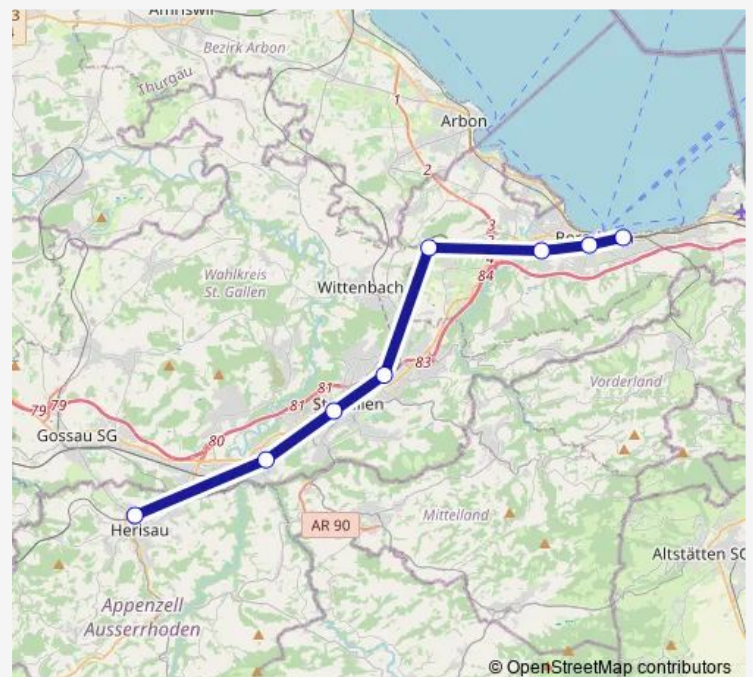

Rail S4 S 4

[Go to website](#)

Direction

Rorschach — Herisau

8 stops

[Open route schedule](#)

Rorschach

Rorschach Stadt

Goldach

Mörschwil

St. Gallen St. Fiden

St. Gallen

St. Gallen Haggen

Herisau

Route schedule

Rorschach — Herisau

Monday	—
Tuesday	—
Wednesday	—
Thursday	—
Friday	—
Saturday	25:11⁺¹
Sunday	25:11⁺¹

Route info

Direction: Rorschach

Stops: 8

Trip Duration: 0 hour 28 min

S4 — S 4