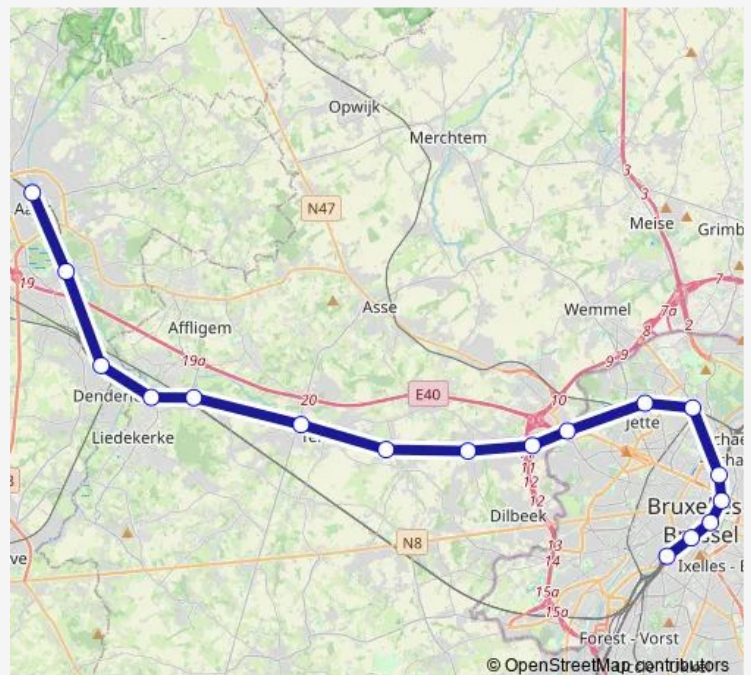

Denderleeuw

Liedekerke

Essene Lombeek

Ternat

Sint-Martens-Bodegem

Dilbeek

Grand-Bigard

Berchem-Sainte-Agathe

Jette

Bockstael

Bruxelles-Nord

Bruxelles-Congrès

Bruxelles-Central

Bruxelles-Chapelle

Bruxelles-Midi

Route schedule

Alost — Bruxelles-Midi

Monday 07:31-07:32

Tuesday 07:31-07:32

Wednesday 07:31-07:32

Thursday 07:31-07:32

Friday 07:31-07:32

Saturday —

Sunday —

Route info

Direction: Alost

Stops: 17

Trip Duration: 0 hour 56 min

■ S4 — Bruxelles-Midi - Alost

S4 Rail time schedules and route maps are available in an offline PDF at busmaps.com. Use the busmaps.com website to see live bus times, train schedule or subway schedule, and step-by-step directions for all public transit in Brussels