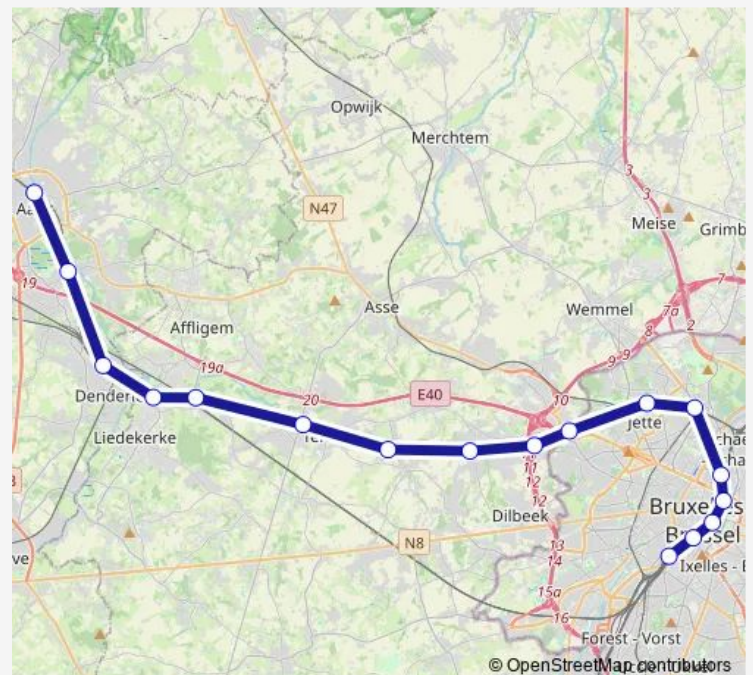

Denderleeuw

Liedekerke

Essene Lombeek

Ternat

Sint-Martens-Bodegem

Dilbeek

Grand-Bigard

Berchem-Sainte-Agathe

Jette

Bockstael

Bruxelles-Nord

Bruxelles-Congrès

Bruxelles-Central

Bruxelles-Chapelle

Bruxelles-Midi

Route schedule

Alost — Bruxelles-Midi

Monday 07:31-07:32

Tuesday 07:31-07:32

Wednesday 07:31-07:32

Thursday 07:31-07:32

Friday 07:31-07:32

Saturday —

Sunday —

Route info

Direction: Alost

Stops: 17

Trip Duration: 0 hour 56 min

■ S4 — Bruxelles-Midi - Alost

S4 Rail time schedules and route maps are available in an offline PDF at busmaps.com. Use the busmaps.com website to see live bus times, train schedule or subway schedule, and step-by-step directions for all public transit in Brussels