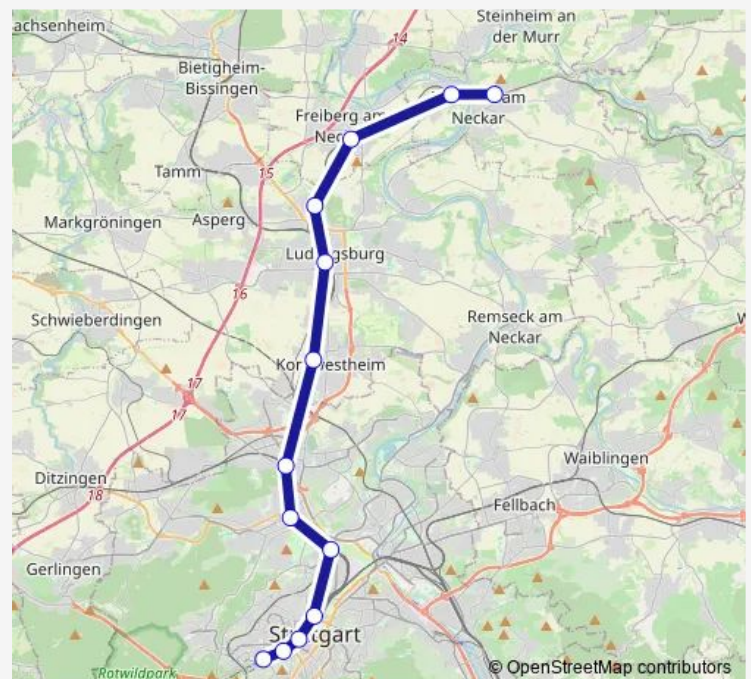

Suburban Railway S4

[Go to website](#)

Direction

Neckarpark — Marbach (N)

12 stops

[Open route schedule](#)

Neckarpark

Bad Cannstatt

Hauptbahnhof (oben)

Nordbahnhof

Feuerbach

Zuffenhausen

Kornwestheim

Ludwigsburg

Favoritepark

Freiberg (N)

Benningen (N)

Marbach (N)

Route schedule

Neckarpark — Marbach (N)

Monday	—
Tuesday	—
Wednesday	—
Thursday	—
Friday	—
Saturday	18:18
Sunday	—

Route info

Direction: Neckarpark

Stops: 12

Trip Duration: 0 hour 41 min

■ S4

Direction

Hauptbahnhof (oben) — Marbach (N)

10 stops

[Open route schedule](#)

Hauptbahnhof (oben)

Nordbahnhof