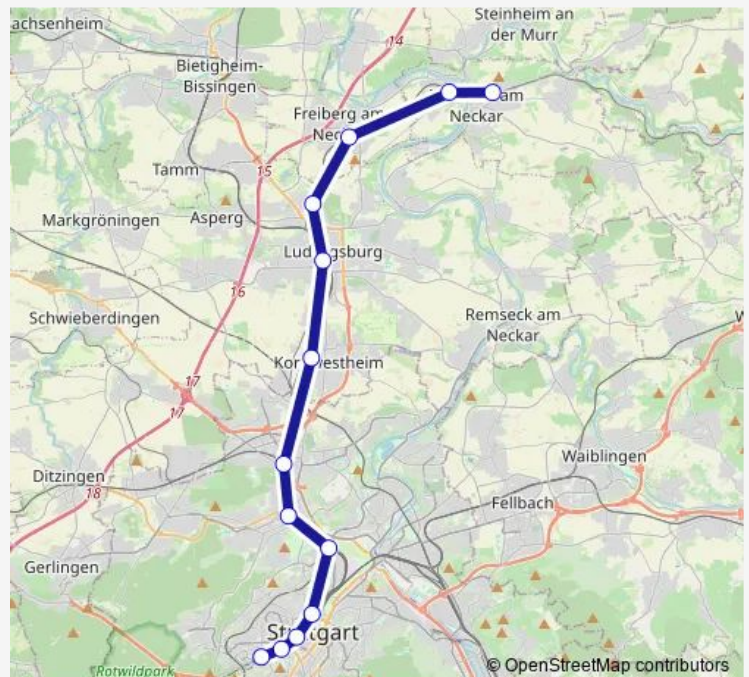

Suburban Railway S4

[Go to website](#)

Direction

Marbach (N) — Hauptbahnhof (oben)

10 stops

[Open route schedule](#)

Marbach (N)

Benningen (N)

Freiberg (N)

Favoritepark

Ludwigsburg

Kornwestheim

Zuffenhausen

Feuerbach

Nordbahnhof

Hauptbahnhof (oben)

Route schedule

Marbach (N) — Hauptbahnhof (oben)

Monday —

Tuesday —

Wednesday —

Thursday 22:25

Friday —

Saturday —

Sunday —

Route info

Direction: Marbach (N)

Stops: 10

Trip Duration: 0 hour 28 min

S4

Direction

Backnang — Marbach (N)