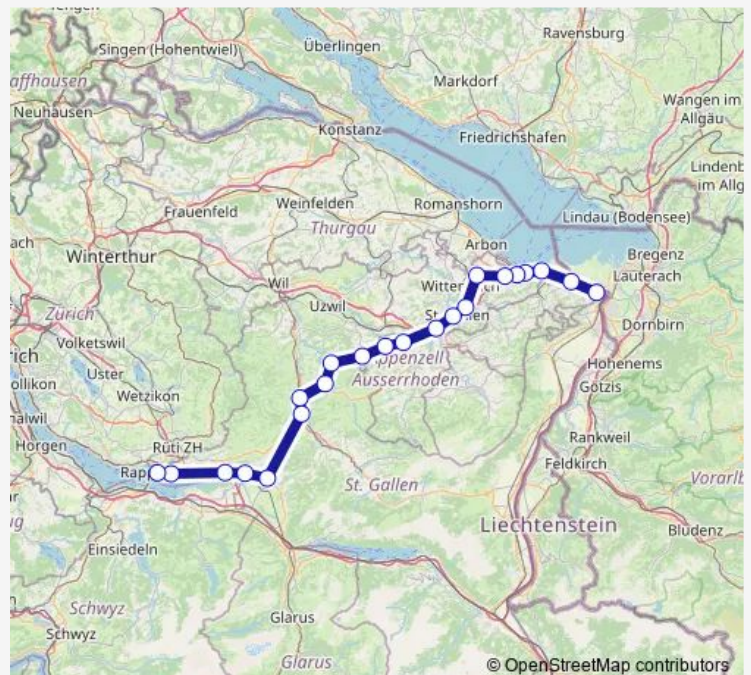

Blumenau

Route schedule

St. Margrethen Sg — Rapperswil Sg

Monday	—
Tuesday	22:53
Wednesday	22:53
Thursday	22:53
Friday	—
Saturday	—
Sunday	22:53

Route info

Direction: St. Margrethen Sg

Stops: 22

Trip Duration: 1 hour 32 min

Direction

Rapperswil Sg — Heerbrugg

22 stops

[Open route schedule](#)

Rapperswil Sg

Uznach

Kaltbrunn

Wattwil