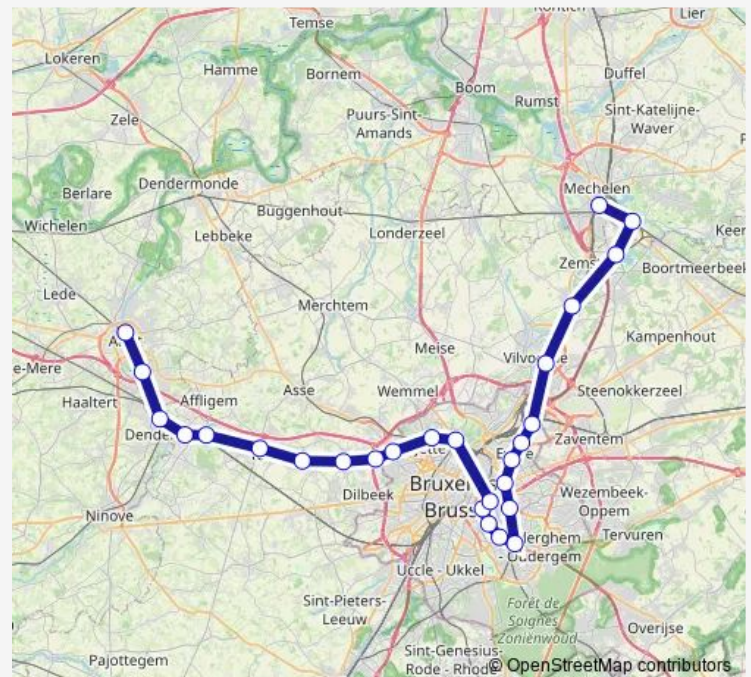

Rail S4 Malines - Alost

[Go to website](#)

Direction

Alost — Malines

27 stops

[Open route schedule](#)

- Alost
- Erembodegem
- Denderleeuw
- Liedekerke
- Essene Lombeek
- Ternat
- Sint-Martens-Bodegem
- Dilbeek
- Grand-Bigard
- Berchem-Sainte-Agathe
- Jette
- Bockstael
- Bruxelles-Schuman
- Bruxelles-Luxembourg
- Gerموir
- Etterbeek
- Delta
- Mérode
- Meiser
- Evere
- Bordet

Route info

Direction: Alost

Stops: 27

Trip Duration: 1 hour 59 min

■ S4 — Malines - Alost

BusMaps

Haren

Vilvorde

Eppegem

Hofstade

Muizen

Malines

Direction

Malines — Alost

27 stops

[Open route schedule](#)

Saturday —

Sunday —

Route info

Direction: Malines

Stops: 27

Trip Duration: 2 hour 1 min

Erembodegem

Alost