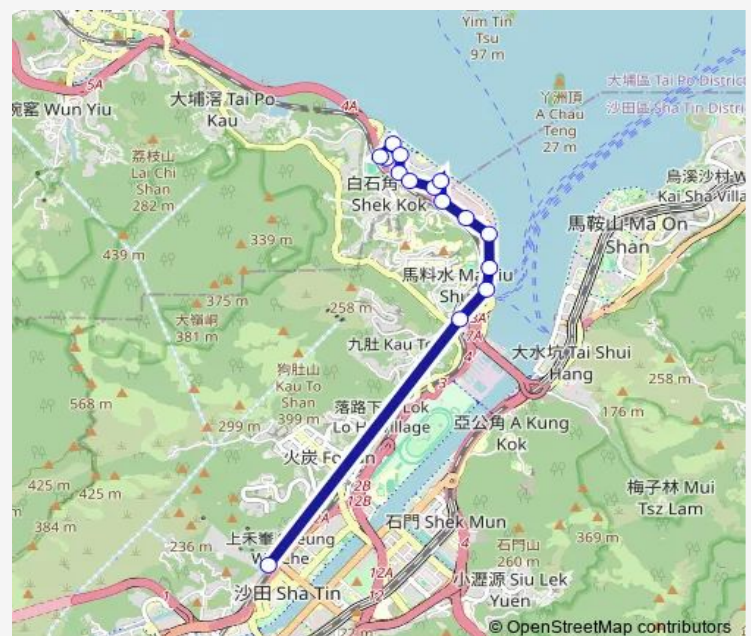

CHONG SAN ROAD OUTSIDE HONG KONG SCIENCE PARK PHASE 1|CHONG SAN ROAD, NEAR SCIENCE PARK PHASE 1

SCIENCE PARK ROAD, NEAR RESEARCH INSTITUTE OF BIOTECHNOLOGY

SCIENCE PARK ROAD, OUTSIDE WATER SPORTS CENTRE

Route schedule

PAK SHEK KOK (FO SHING ROAD) PUBLIC TRANSPORT INTERCHANGE — PAI TAU STREET, OUTSIDE SHA TIN STATION|SHATIN STATION

Monday	06:45-17:00
Tuesday	06:45-17:00
Wednesday	06:45-17:00
Thursday	06:45-17:00
Friday	06:45-17:00
Saturday	06:45-17:00
Sunday	06:45-17:00

Route info

Direction: PAK SHEK KOK (FO SHING ROAD) PUBLIC TRANSPORT INTERCHANGE

Stops: 15

Trip Duration: 0 hour 15 min

SCIENCE PARK ROAD OUTSIDE MA LIU SHUI FERRY
PIER|SCIENCE PARK ROAD, NEAR MA LIU SHUI FER-
RY PIER