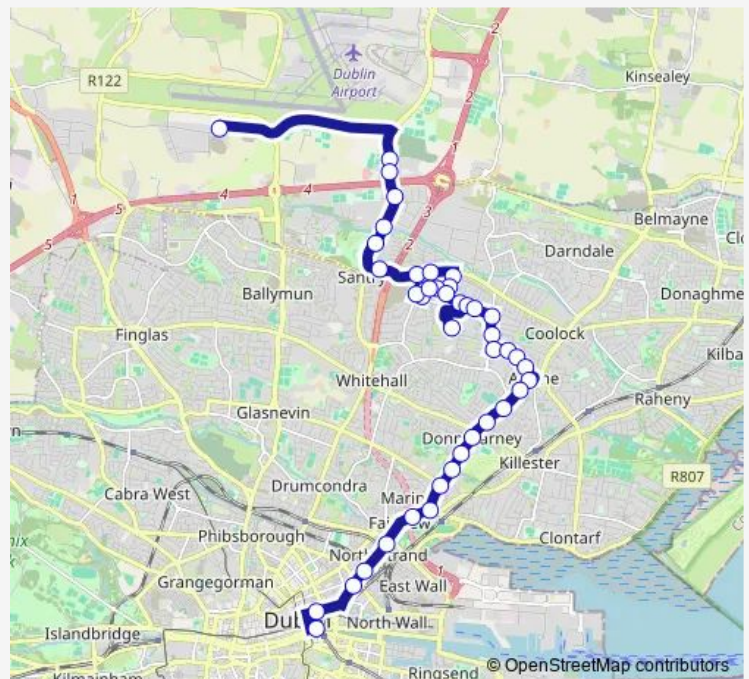

Beaumont Hospital

Cromcastle Green

Cromcastle Avenue

Route schedule

Harristown — Eden Quay

Monday 06:30-23:10

Tuesday 06:30-23:10

Wednesday 06:30-23:10

Thursday 06:30-23:10

Friday 06:30-23:10

Saturday 06:40-23:10

Sunday 08:50-23:30

Route info

Direction: Harristown

Stops: 42

Trip Duration: 0 hour 46 min

27B — Eden Quay - Harristown

Kilmore Avenue

St John of Gods Ns

Ardlea Road

Maryfield Crescent

Chanel Avenue

Ardbeg Road

Mornington Grove