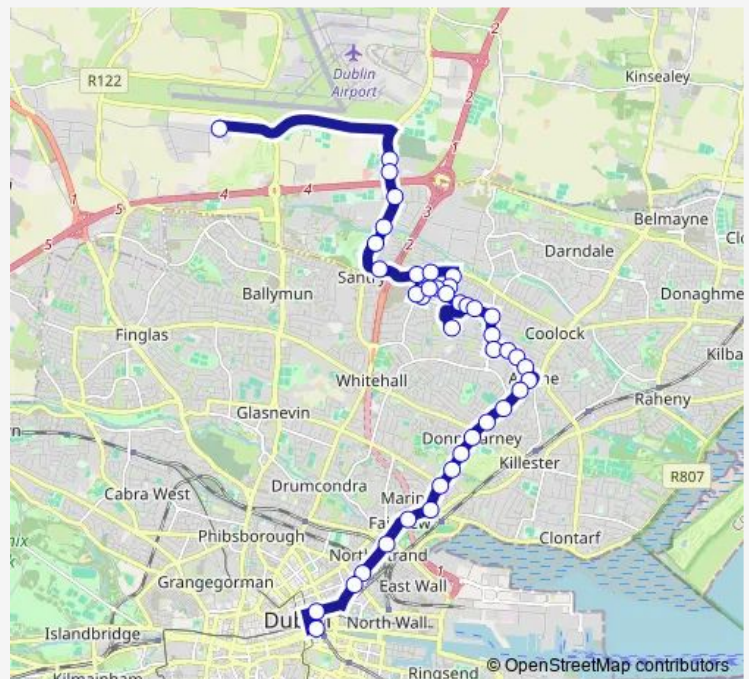

Bus 27b Eden Quay - Harristown

[Go to website](#)

Direction

Harristown — Eden Quay

42 stops

[Open route schedule](#)

- Harristown
- Collinstown Park
- Woodland Industrial Estate
- Turnapin Lane
- Santry Close
- Morton Stadium
- Coolock Lane
- Aulden Grange
- Astro Park
- Dundaniel Road
- Kilbarron Drive
- Castletimon Road
- Castletimon Park
- Castletimon Drive
- Ballyshannon Avenue
- Castletimon Park
- Kilbarron Road
- St Luke's Church
- Beaumont Hospital
- Cromcastle Green
- Cromcastle Avenue

Route schedule

Harristown — Eden Quay

Monday	06:30-23:10
Tuesday	06:30-23:10
Wednesday	06:30-23:10
Thursday	06:30-23:10
Friday	06:30-23:10
Saturday	06:40-23:10
Sunday	08:50-23:30

Route info

Direction: Harristown

Stops: 42

Trip Duration: 0 hour 46 min

27b — Eden Quay - Harristown

Kilmore Avenue

St John of Gods Ns

Ardlea Road

Maryfield Crescent

Chanel Avenue