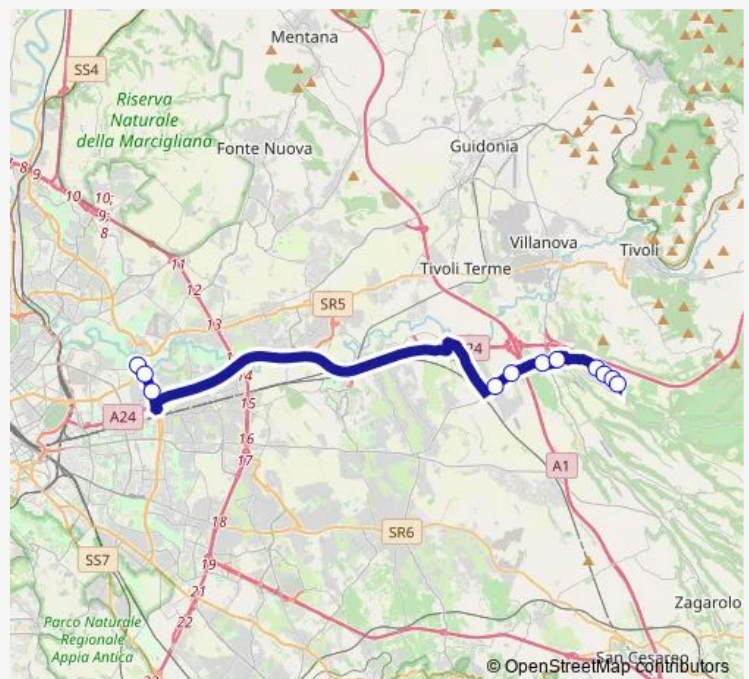

Bus Roma Ponte Mammolo - San Vittorino (RM) # Pi907a

[Go to website](#)

Direction

Roma | Ponte Mammolo (Metro B) # f9014 — Roma | San Vittorino # f12163

11 stops

[Open route schedule](#)

Roma | Ponte Mammolo (Metro B) # f9014

Roma | Via Togliatti Via Alberini # f9015

Roma | Via Togliatti Via D'Onofrio # f9017

Roma | Via Polense (Corcolle) # f12238

Roma | Via Polense Via Lunano # f12224

Roma | Via Polense Via Maremmana # f12158

Route schedule

Roma | Ponte Mammolo (Metro B) # f9014 — Roma | San Vittorino # f12163

Monday	—
Tuesday	—
Wednesday	—
Thursday	—
Friday	—
Saturday	—
Sunday	08:45

Route info

Direction: Roma | Ponte Mammolo (Metro B) # f9014

Stops: 11

Trip Duration: 0 hour 50 min

Roma Ponte Mammolo - San Vittorino (RM) # Pi907a

Bus time schedules and route maps are available in an offline PDF at busmaps.com. Use the busmaps.com website to see live bus times, train schedule or subway schedule, and step-by-step directions for all public transit in Rome