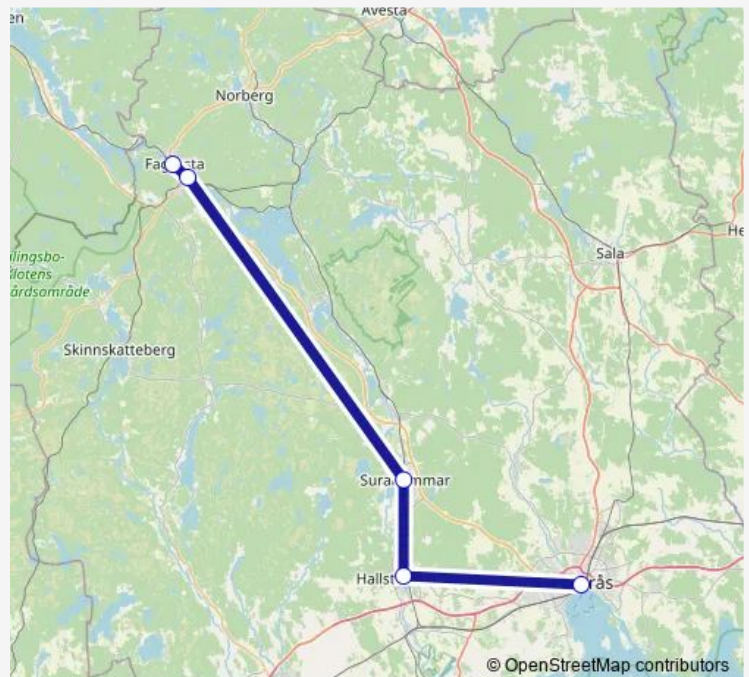

Long Distance Trains 8033

[Go to website](#)

Direction

Fagersta Norra station — Västerås Centralstation

5 stops

[Open route schedule](#)

Fagersta Norra station

Fagersta Centralstation

Surahammar station

Hallstahammar station

Västerås Centralstation

Route schedule

Fagersta Norra station — Västerås Centralstation

Monday	06:33
Tuesday	06:33
Wednesday	06:33
Thursday	06:33
Friday	06:33
Saturday	—
Sunday	—

Route info

Direction: Fagersta Norra station

Stops: 5

Trip Duration: 1 hour 7 min

■ 8033

8033 Long Distance Trains time schedules and route maps are available in an offline PDF at busmaps.com. Use the busmaps.com website to see live bus times, train schedule or subway schedule, and step-by-step directions for all public transit in Fagersta