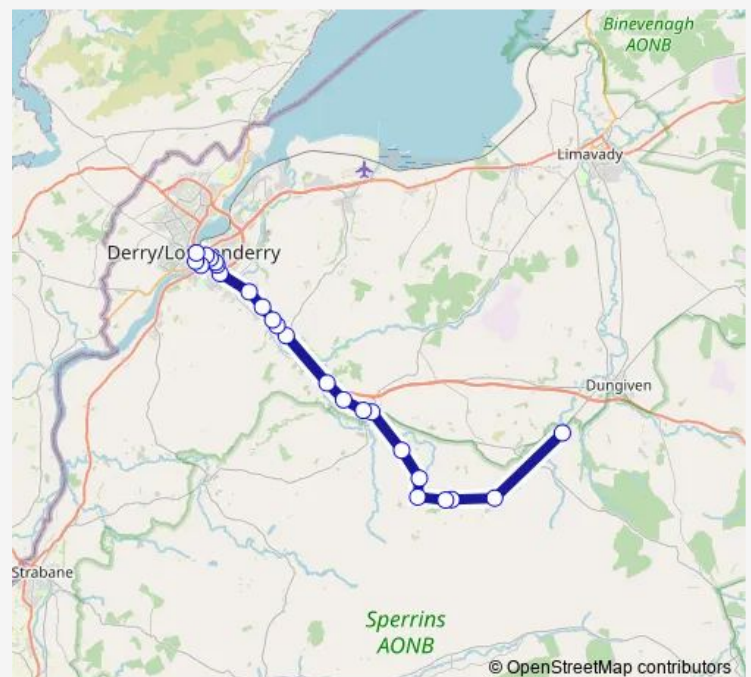

### Route schedule

Rallagh Road — Peace Park

Monday 07:35

Tuesday 07:35

Wednesday 07:35

Thursday 07:35

Friday 07:35

Saturday —

### Route info

Direction: Rallagh Road

Stops: 24

Trip Duration: 0 hour 55 min

147b — Rallagh - Foyle Street, Buscentre

Duke Street

John Street

Peace Park