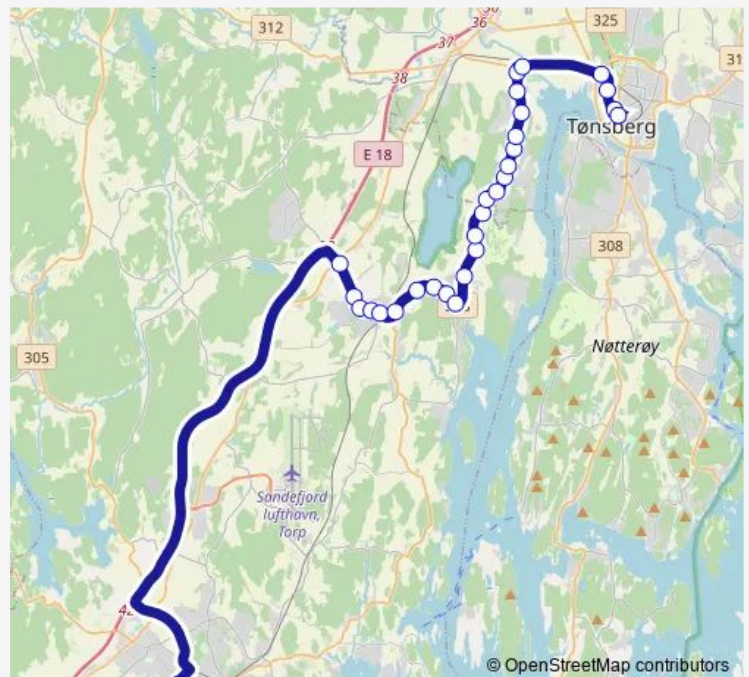

Friday 15:30

Saturday —

Sunday —

Route info

Direction: Sandefjord vgs. lii

Stops: 29

Trip Duration: 0 hour 48 min

■ 1627 — Sandefjord Vgs-Sørby-Vear-Tøns