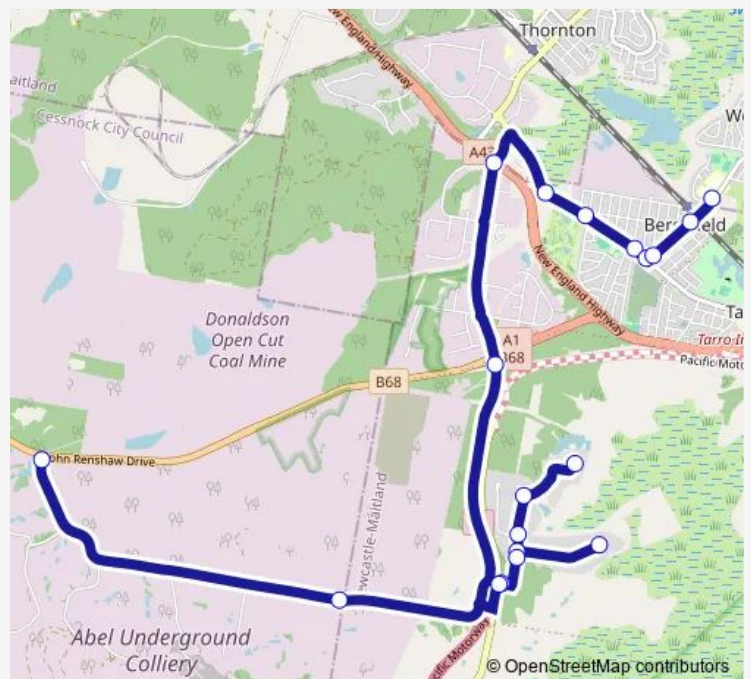

# School Bus 2391 Blackhill and John Renshaw Dr to Francis Greenway Hs

[Go to website](#)

**Direction**

Black Hill Rd After John Renshaw Dr — Francis Greenway High School, Lawson Av

19 stops

[Open route schedule](#)

- Black Hill Rd After John Renshaw Dr
- Black Hill Rd Opp Black Hill Public School (Hail And Ride)
- Wayaba Rd After Lenaghans Dr
- Phoenix Rd Opp Forsythe Pde
- Phoenix Rd At Walter Pde
- 21 Walter Pde
- Phoenix Rd Opp Cahill Cl
- 32 Forsythe Pde (Hail And Ride)
- Phoenix Rd After Forsythe Pde
- Wayaba Rd At Lenaghans Dr (Hail And Ride)
- Pacific Mwy Before John Renshaw Dr
- Weakleys Dr Before New England Hwy
- Anderson Dr After Glenwood Rd (Hail And Ride)
- Anderson Dr At Chaucer St
- Anderson Dr At Greville St
- Beresfield Public School, Anderson Dr
- Beresfield Public School, Lawson Av
- Lawson Av At Addison St
- Francis Greenway High School, Lawson Av

**Route schedule**

Black Hill Rd After John Renshaw Dr — Francis Greenway High School, Lawson Av

Monday	07:30
Tuesday	07:30
Wednesday	07:30
Thursday	07:30
Friday	07:30
Saturday	—
Sunday	—

**Route info**

Direction: Black Hill Rd After John Renshaw Dr  
 Stops: 19  
 Trip Duration: 0 hour 35 min