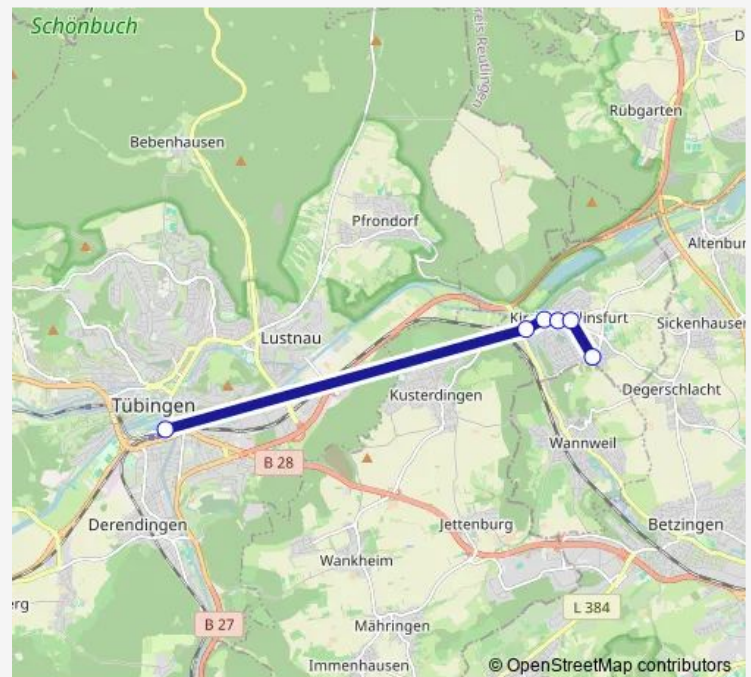

### Direction

K'furt Bahnhof — K'furt Südring Berg

5 stops

[Open route schedule](#)

K'furt Bahnhof

K'furt Einhornstr.

K'furt Richard-Wolf-Halle

K'furt Reutlinger Straße

### Route schedule

K'furt Bahnhof — K'furt Südring Berg

Monday	—
Tuesday	24:23-00:42 <sup>+1</sup>
Wednesday	—
Thursday	—
Friday	—
Saturday	—
Sunday	—

### Route info

Direction: K'furt Bahnhof

Stops: 5

Trip Duration: 0 hour 6 min

■ N82

BusMaps

K'furt Reutlinger Straße

K'furt Südring Berg