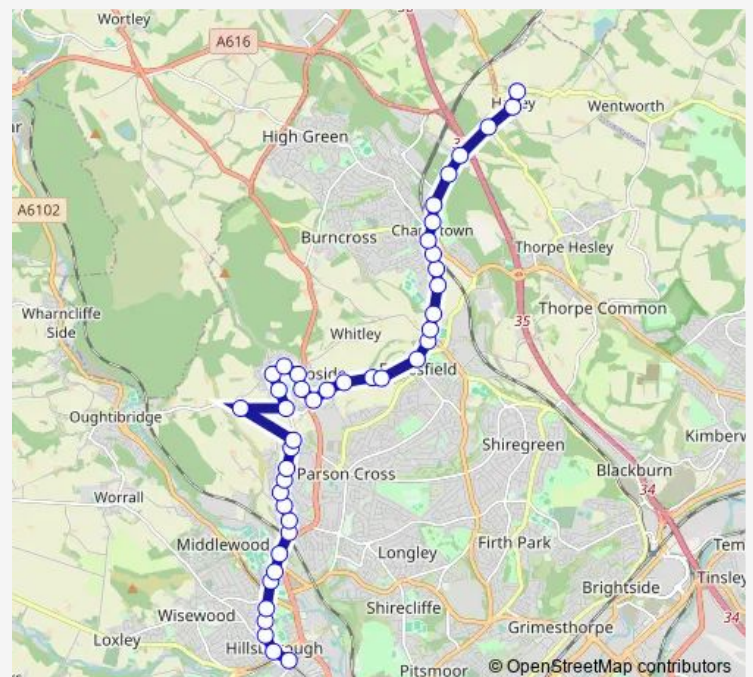

### Route schedule

Hillsborough Interchange/H5 — Harley Road/Occupation Road

Monday 09:40-16:12

Tuesday 09:40-16:12

Wednesday 09:40-16:12

Thursday 09:40-16:12

Friday 09:40-16:12

Saturday 09:40-16:12

### Route info

Direction: Hillsborough Interchange/H5

Stops: 43

Trip Duration: 0 hour 36 min

M92 — Hillsborough - Harley

School Lane/Penistone Road

Penistone Road/Queensgate

Wheel Lane/Grenfolds Road

## Direction

Harley Road/Occupation Road — Hillsborough Interchange

42 stops

[Open route schedule](#)

Harley Road/Occupation Road

Sheffield Road/Black Lane

Sheffield Road/Kirby Lane

White Lane/Warren Lane

## Route info

Direction: Harley Road/Occupation Road

Stops: 42

Trip Duration: 0 hour 35 min

Grenoside Crematorium/Car Park

Fox Hill Road/Cowper Avenue

Fox Hill Road/Edge Lane

Fox Hill Road/Wilcox Road