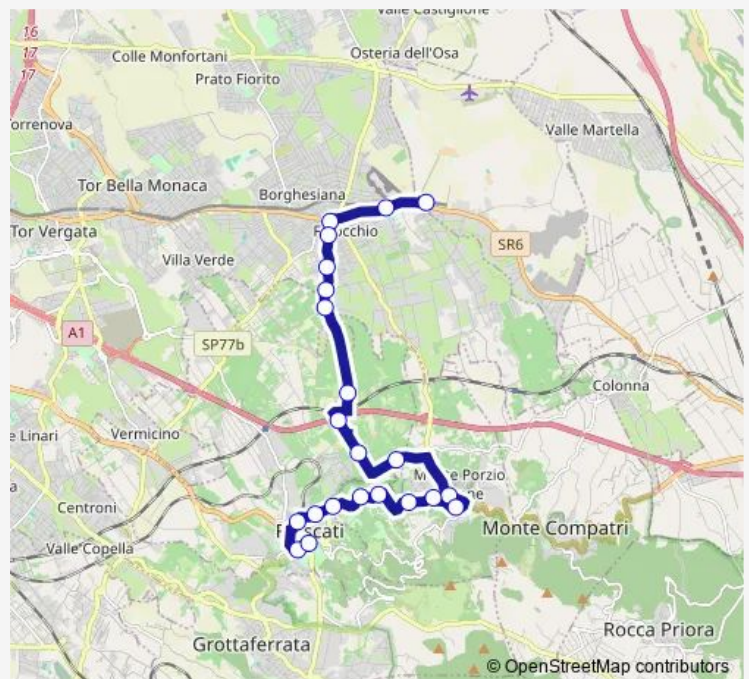

Monte Compatri | Stazione Metro C # f00080 — Frascati | Piazza Marconi # f12858

Monday 06:55-13:55

Tuesday 06:55-13:55

Wednesday 06:55-13:55

Thursday 06:55-13:55

Friday 06:55-13:55

Saturday 07:05

Sunday —

Route info

Direction: Monte Compatri | Stazione Metro C # f00080

Stops: 22

Trip Duration: 0 hour 33 min

Pantano Metro C - Frascati # Sg050d

Frascati | Via Manara (Stazione FS) | Ist. Superiore U.
Foscolo # f12958