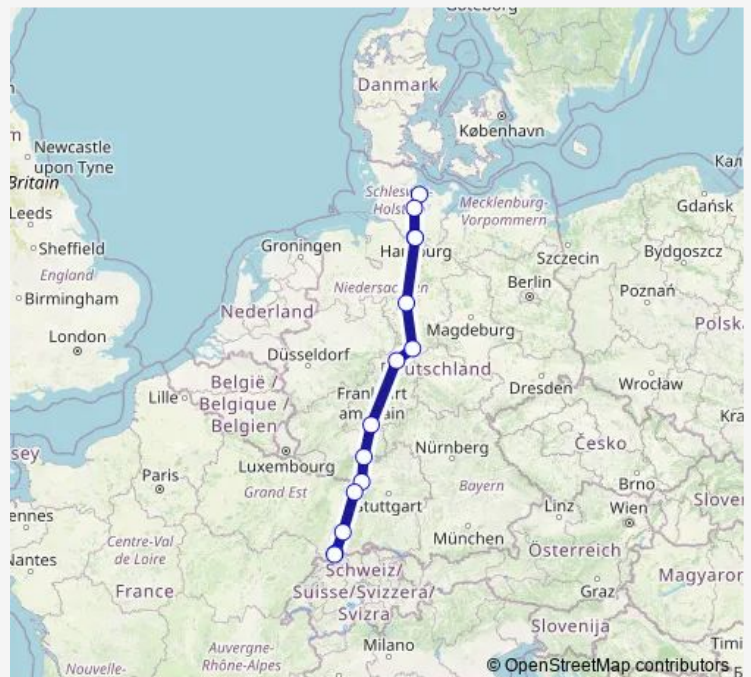

Rail ICE 297

[Go to website](#)

Direction

Kiel Hbf — Basel Sbb

14 stops

[Open route schedule](#)

Kiel Hbf

Neumünster

Hamburg Dammtor

Hamburg Hbf

Hannover Hbf

Göttingen

Kassel-Wilhelmshöhe

Frankfurt(Main)Süd

Mannheim Hbf

Karlsruhe Hbf

Baden-Baden

Freiburg(Breisgau) Hbf

Basel Bad Bf

Basel Sbb

Route schedule

Kiel Hbf — Basel Sbb

Monday	—
Tuesday	—
Wednesday	—
Thursday	—
Friday	—
Saturday	10:20
Sunday	10:47

Route info

Direction: Kiel Hbf

Stops: 14

Trip Duration: 8 hour 7 min

ICE 297

ICE 297 Rail time schedules and route maps are available in an offline PDF at busmaps.com. Use the busmaps.com website to see live bus times, train schedule or subway schedule, and step-by-step directions for all public transit in Hamburg