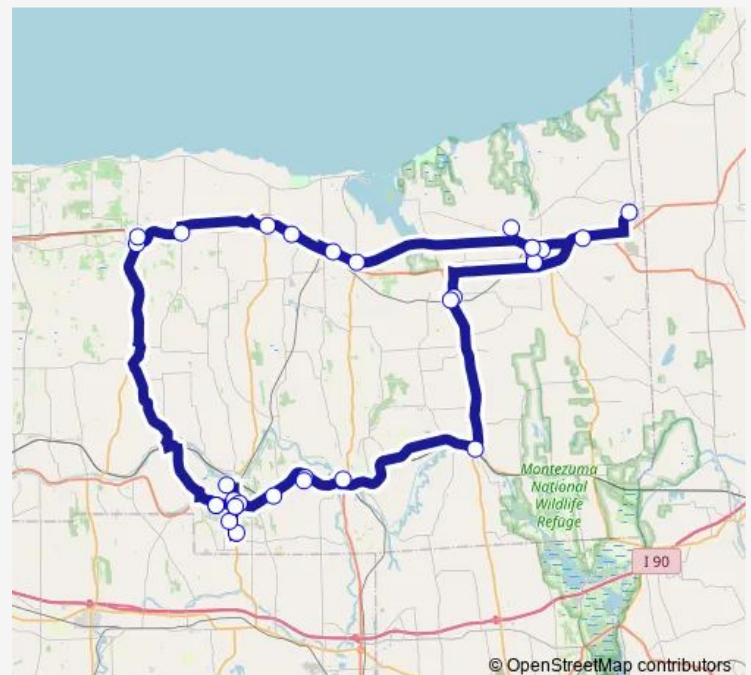

Thursday 14:28

Friday 14:28

Saturday —

Sunday —

Route info

Direction: Fllc Newark

Stops: 32

Trip Duration: 4 hour 47 min

■ 307a — Wayne County

BusMaps

W. Main St & Northrup St

Hope Village

US Post Office Alton

Boyd Rd & Ridge Rd

Wayne Cap

US Post Office Sodus