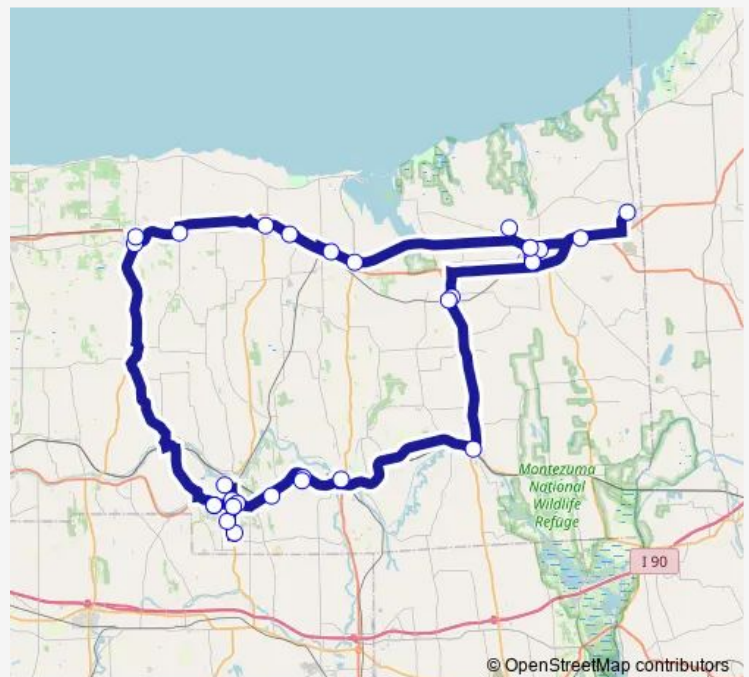

Thursday 14:28

Friday 14:28

Saturday —

Sunday —

Route info

Direction: Fllc Newark

Stops: 32

Trip Duration: 4 hour 47 min

■ 307a — Wayne County

BusMaps

W. Main St & Northrup St

Hope Village

US Post Office Alton

Boyd Rd & Ridge Rd

Wayne Cap

US Post Office Sodus