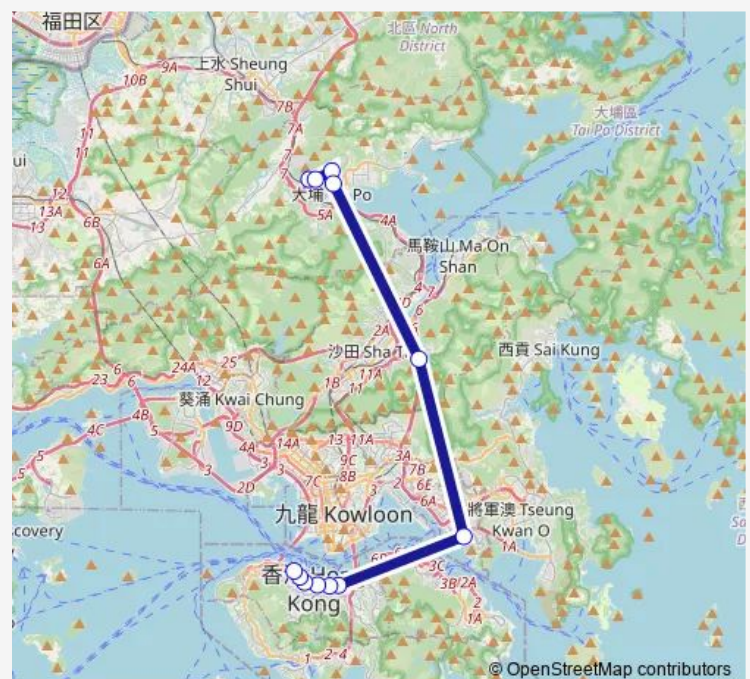

Route schedule

[Kmb+Ctb] TAI PO TAU BUS Terminus/
Tai PO Tau[[Lwb] TAI PO TAU BUS Terminus — [Ctb] Wing KUT Street, DES Voeux Road Central[[Kmb+Ctb] Wing KUT Street/
Wing KUT Street, DES Voeux Road Central

Monday	07:05-07:35
Tuesday	07:05-07:35
Wednesday	07:05-07:35
Thursday	07:05-07:35
Friday	07:05-07:35
Saturday	—
Sunday	—

Route info

Direction: [Kmb+Ctb] TAI PO TAU BUS Terminus/
Tai PO Tau[[Lwb] TAI PO TAU BUS Terminus

Stops: 12

Trip Duration: 1 hour 6 min

[Ctb] LI Yuen Street East, DES Voeux Road Central[[Kmb+Ctb] LI Yuen Street East/
Li Yuen Street East, DES Voeux Road Central[[Kmb] LI Yuen Street East

[Ctb] Wing KUT Street, DES Voeux Road Central[[Kmb+Ctb] Wing KUT Street/
Wing KUT Street, DES Voeux Road Central