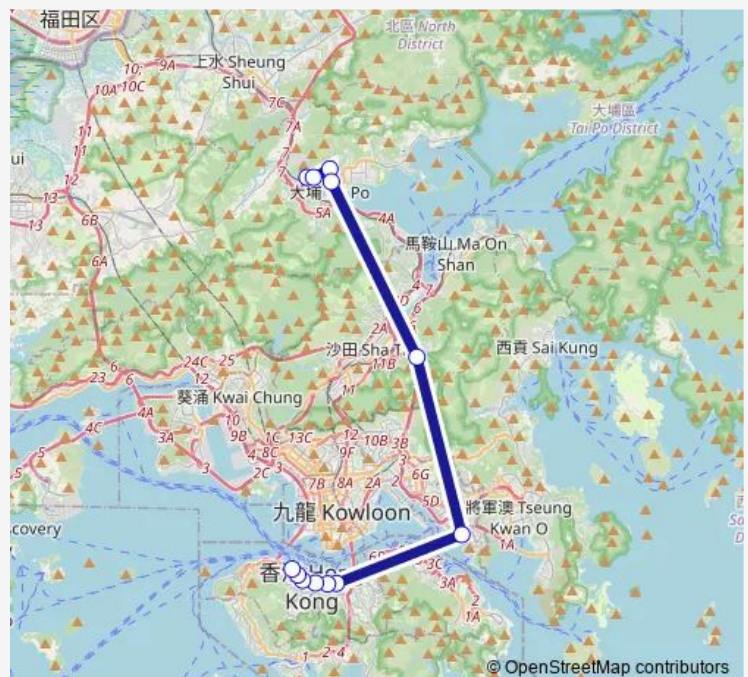

[Ctb] Admiralty Centre, Harcourt Road[[Kmb+Ctb] Admiralty Centre/<Br>Admiralty Centre, Harcourt Road[[Kmb] Admiralty Centre

### Route schedule

[Kmb+Ctb] TAI PO TAU BUS Terminus/<Br>Tai PO Tau[[Lwb] TAI PO TAU BUS Terminus — [Ctb] Wing KUT Street, DES Voeux Road Central[[Kmb+Ctb] Wing KUT Street/<Br>Wing KUT Street, DES Voeux Road Central

### Route info

Direction: [Kmb+Ctb] TAI PO TAU BUS Terminus/<Br>Tai PO Tau[[Lwb] TAI PO TAU BUS Terminus

Stops: 12

Trip Duration: 1 hour 11 min

[Ctb] Hsbc Main Building, DES Voeux Road Central[[Kmb+Ctb] Hsbc Building/<Br>Hsbc Main Building, DES Voeux Road Central[[Kmb] Hsbc Building