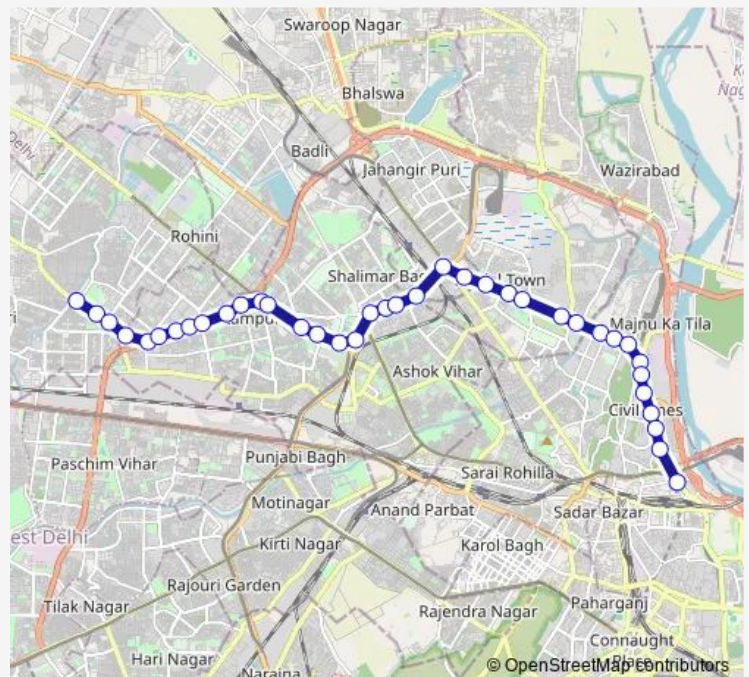

Bus 901adown

[Go to website](#)

Direction

Mangol Puri Y Block — Isbt Kashmere Gate (Lothian Road)

38 stops

[Open route schedule](#)

- Mangol Puri Y Block
- Mangol Pur Khurd
- Avantika Xing
- Mangolpur Kalan Village
- Mangol Pur School (Outer Ring Road)
- Rohini Depot Iii
- Puspanjali Enclave Rohini Depot 3
- Kali Mata Mandir
- Deepali Chowk Ring Road
- Saraswati Vihar C Block
- Madhuban Chowk Outer Ring Road
- Madhuban Chowk Pitampura Metro Strn
- Pitampura JD Block
- Kohat Enclave Metro Station
- Pitampura ND Block
- Netaji Subhash Palace (Wazirpur Depot) Road No 41
- Netaji Subash Place/Wazirpur Depot
- Prem Bari Pull
- Richi Rich
- Ashok Vihar Crossing
- Shalimar Bagh

Route schedule

Mangol Puri Y Block — Isbt Kashmere Gate (Lothian Road)

Monday	08:12-21:09
Tuesday	08:12-21:09
Wednesday	08:12-21:09
Thursday	08:12-21:09
Friday	08:12-21:09
Saturday	08:12-21:09
Sunday	08:12-21:09

Route info

Direction: Mangol Puri Y Block

Stops: 38

Trip Duration: 1 hour 10 min

■ 901adown

BusMaps

Kewal Park

Azadpur Terminal