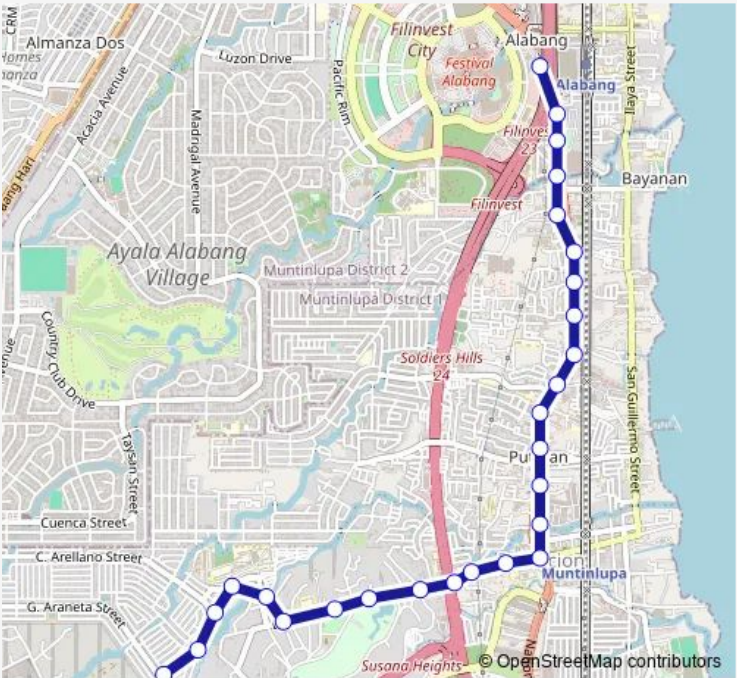

Bus Alabang - Muntinlupa Bilibid Prison via Katarungan Village

[Go to website](#)

Direction
 Starmall Footbridge, Starmall Starmall Service Rd, Muntinlupa City, Manila — C Arellano St / G Araneta St Intersection, Muntinlupa City, Manila

27 stops

[Open route schedule](#)

- Starmall Footbridge, Starmall Starmall Service Rd, Muntinlupa City, Manila
- National Hwy, Muntinlupa City, Manila
- National Hwy / UP St Intersection, Muntinlupa City, Manila
- National Hwy / Visayas St Intersection, Muntinlupa City, Manila
- National Hwy, Muntinlupa City, Manila
- National Hwy, Muntinlupa City, Manila
- National Hwy, Muntinlupa City, Manila
- National Hwy, Muntinlupa City, Manila
- National Hwy, Muntinlupa City, Manila
- NIA Rd / National Hwy Intersection, Muntinlupa City, Manila
- Agro Homes / National Hwy Intersection, Muntinlupa City, Manila
- Veterans' Bank, National Hwy, Muntinlupa City, Manila
- Magnolia / National Hwy, Muntinlupa City, Manila
- Alabang Medical Clinic, National Hwy, Muntinlupa City, Manila
- Rizal St / National Highway Intersection, Muntinlupa City, Manila
- Rizal St, Muntinlupa City, Manila
- Rizal St, Muntinlupa City, Manila

Route schedule

Starmall Footbridge, Starmall Starmall Service Rd, Muntinlupa City, Manila — C Arellano St / G Araneta St Intersection, Muntinlupa City, Manila

Monday	00:00
Tuesday	00:00
Wednesday	00:00
Thursday	00:00
Friday	00:00
Saturday	00:00
Sunday	00:00

Route info

Direction: Starmall Footbridge, Starmall Starmall Service Rd, Muntinlupa City, Manila

Stops: 27

Trip Duration: 0 hour 30 min

South Luzon Expressway / Gen Paulino Santos Ave Intersection, Muntinlupa City, Manila