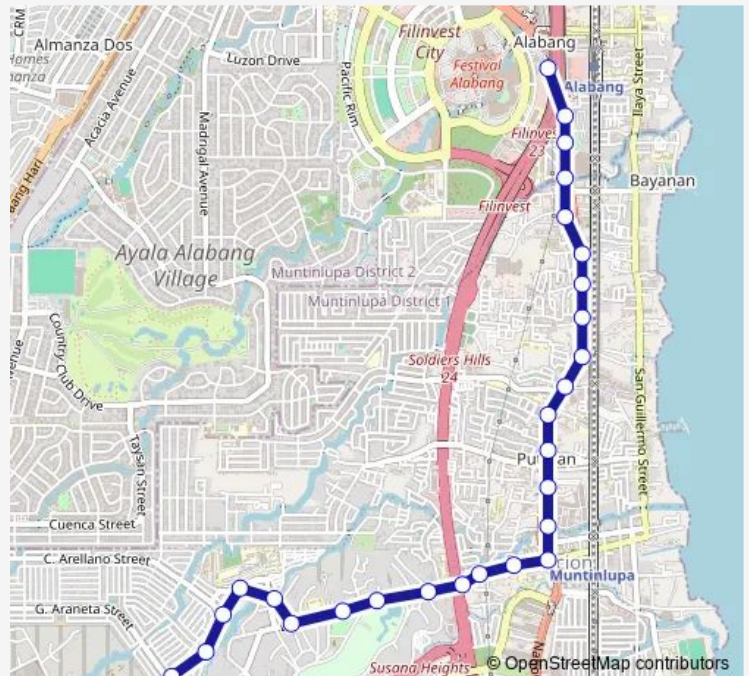

27 stops

[Open route schedule](#)

- Starmall Footbridge, Starmall Starmall Service Rd, Muntinlupa City, Manila
- National Hwy, Muntinlupa City, Manila
- National Hwy / UP St Intersection, Muntinlupa City, Manila
- National Hwy / Visayas St Intersection, Muntinlupa City, Manila
- National Hwy, Muntinlupa City, Manila
- National Hwy, Muntinlupa City, Manila
- National Hwy, Muntinlupa City, Manila
- National Hwy, Muntinlupa City, Manila
- National Hwy, Muntinlupa City, Manila
- National Hwy, Muntinlupa City, Manila

Route schedule

Starmall Footbridge, Starmall Starmall Service Rd, Muntinlupa City, Manila — C Arellano St / G Araneta St Intersection, Muntinlupa City, Manila

Monday	00:00
Tuesday	00:00
Wednesday	00:00
Thursday	00:00
Friday	00:00
Saturday	00:00
Sunday	00:00

Route info

Direction: Starmall Footbridge, Starmall Starmall Service Rd, Muntinlupa City, Manila

Stops: 27

Trip Duration: 0 hour 30 min

South Luzon Expressway / Gen Paulino Santos Ave Intersection, Muntinlupa City, Manila

University Rd, Muntinlupa City, Manila

J. Abad Santos St, Muntinlupa City, Manila

J Barrera St, Muntinlupa City, Manila

C Arellano St, Muntinlupa City, Manila

C Arellano St / G Araneta St Intersection, Muntinlupa City, Manila