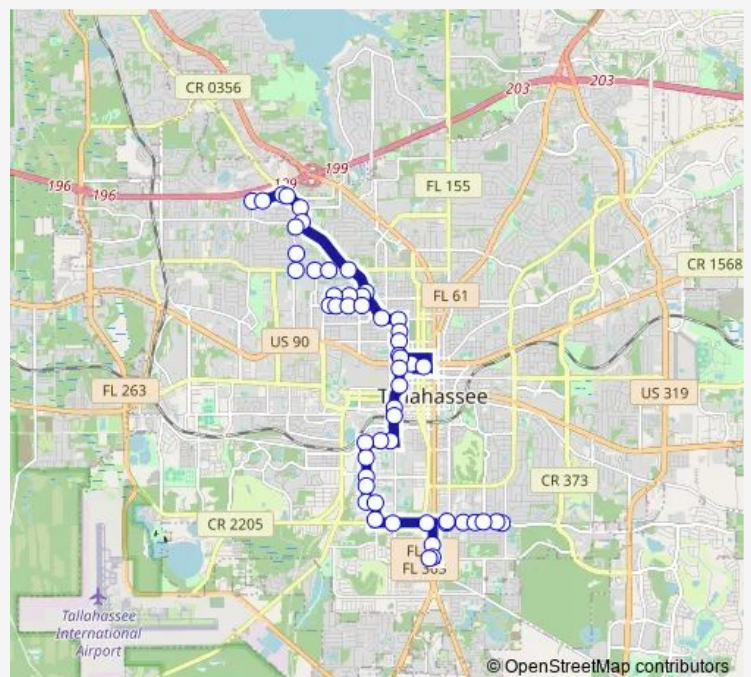

Tharpe Street AT Colorado ST Eb

1325 W Tharpe ST Eb

W Tharpe ST AT OLD Bainbridge Eb

OLD Bainbridge RD Volusia ST Sb

Volusia ST OLD Bainbridge RD Wb

Volusia ST AT Abraham ST Wb

Volusia AND JOE Lewis Wb

JOE Louis ST Alabama ST Sb

Alabama ST AT Harlem ST Shelter

Alabama ST AT Abraham ST Eb

Alabama ST Dade ST Eb

OLD Bainbridge RD Fourth AVE Sb

Route schedule

Atlas RD AT Portland AVE Nb — N Paul Russell RD AT South Monroe Commons

Monday	18:30-21:00
Tuesday	18:30-21:00
Wednesday	18:30-21:00
Thursday	18:30-21:00
Friday	18:30-21:00
Saturday	18:30-21:00
Sunday	—

Route info

Direction: Atlas RD AT Portland AVE Nb

Stops: 53

Trip Duration: 1 hour 0 min

Night 5

Fourth AVE N Macomb ST Eb

N Macomb ST Goodbread LN Sb

N Macomb ST W Brevard ST Sb

Friday 18:30-21:00

Saturday 18:30-19:00

Sunday —

Route info

Direction: N Paul Russell RD AT South Monroe Commons

Stops: 29

Trip Duration: 1 hour 0 min

Hartsfield RD High RD Nb