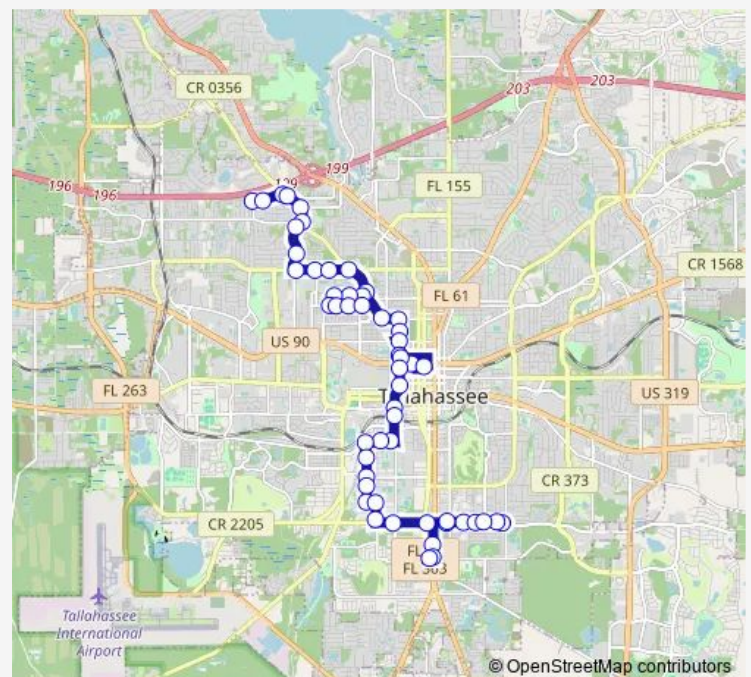

W Tharpe ST AT OLD Bainbridge Eb

OLD Bainbridge RD Volusia ST Sb

Volusia ST OLD Bainbridge RD Wb

Volusia ST AT Abraham ST Wb

Volusia AND JOE Lewis Wb

JOE Louis ST Alabama ST Sb

Alabama ST AT Harlem ST Shelter

Alabama ST AT Abraham ST Eb

Alabama ST Dade ST Eb

OLD Bainbridge RD Fourth AVE Sb

### Route schedule

Atlas RD AT Portland AVE Nb — N Paul Russell RD AT South Monroe Commons

Monday	18:30-21:00
Tuesday	18:30-21:00
Wednesday	18:30-21:00
Thursday	18:30-21:00
Friday	18:30-21:00
Saturday	18:30-21:00
Sunday	—

### Route info

Direction: Atlas RD AT Portland AVE Nb

Stops: 53

Trip Duration: 1 hour 0 min

Night 5

Fourth AVE N Macomb ST Eb

N Macomb ST Goodbread LN Sb

N Macomb ST W Brevard ST Sb