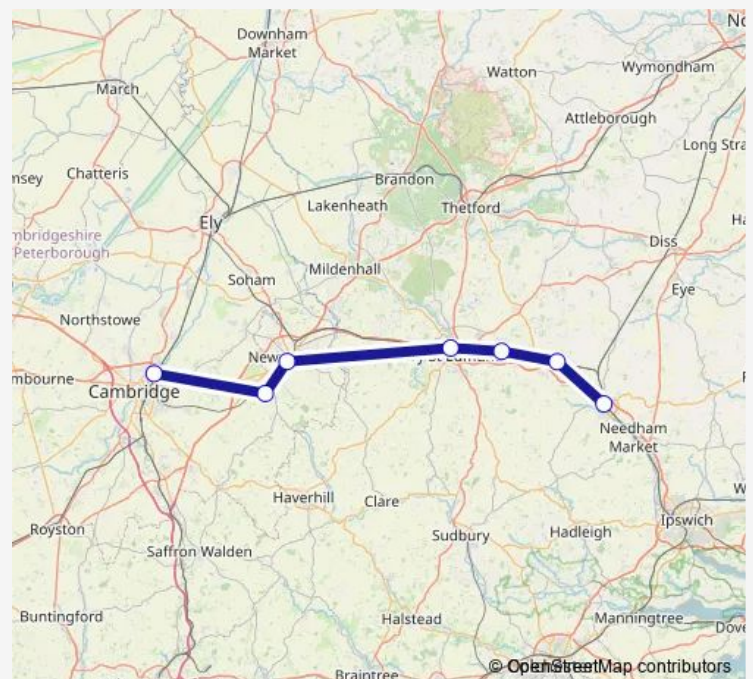

—

Saturday

05:30-21:40

Sunday

07:38-19:38

Route info

Direction: Stowmarket

Stops: 7

Trip Duration: 2 hour 0 min

Great Anglia — Cambridge North - Stowmarket

Direction

Cambridge North — Stowmarket

7 stops

[Open route schedule](#)

Cambridge North

Dullingham

Newmarket

Bury St Edmunds

Thurston

Elmswell

Stowmarket

Route schedule

Cambridge North — Stowmarket

Monday	—
Tuesday	—
Wednesday	—
Thursday	—
Friday	—
Saturday	07:03-22:03
Sunday	09:00-21:00

Route info

Direction: Cambridge North

Stops: 7

Trip Duration: 1 hour 57 min

Great Anglia Rail Replacement Bus Service time schedules and route maps are available in an offline PDF at busmaps.com. Use the busmaps.com website to see live bus times, train schedule or subway schedule, and step-by-step directions for all public transit in Cambridge