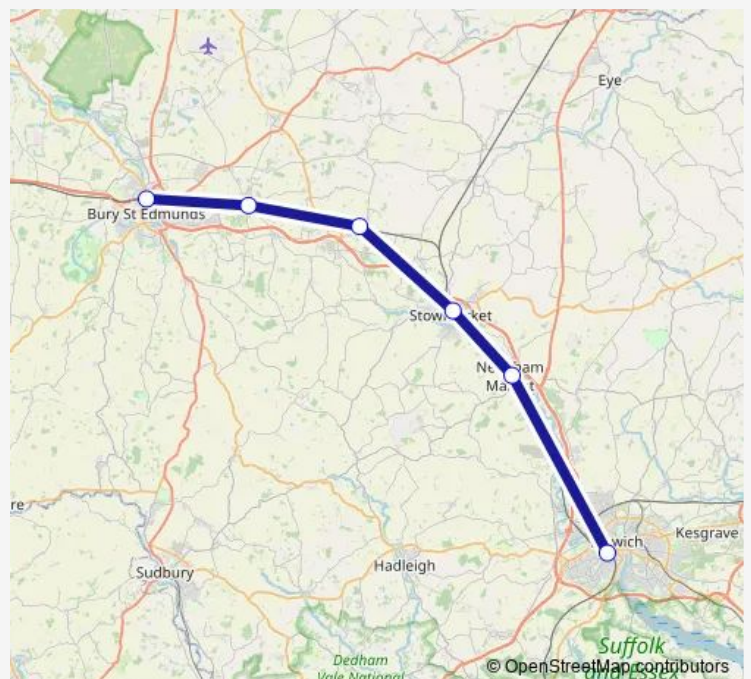

Saturday

05:20-22:20

Sunday

07:20-20:05

Route info

Direction: Ipswich

Stops: 6

Trip Duration: 1 hour 27 min

Great Anglia — Bury St Edmunds - Ipswich

Direction

Ipswich — Bury St Edmunds

3 stops

[Open route schedule](#)

Ipswich

Stowmarket

Bury St Edmunds