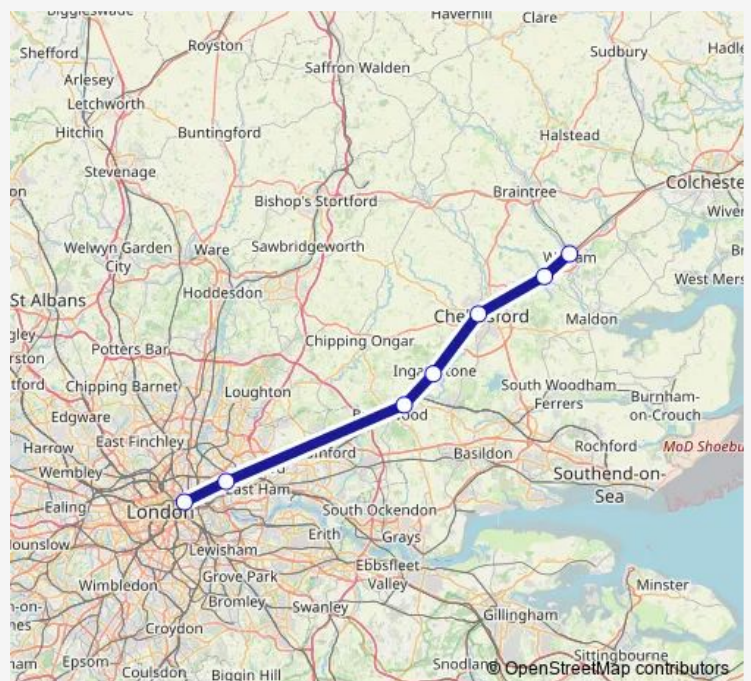

Rail Replacement Bus Service Great Anglia Witham (Essex) - London Liverpool Street

[Go to website](#)

Direction

Witham (Essex) — London Liverpool Street

7 stops

[Open route schedule](#)

Witham (Essex)

Hatfield Peverel

Chelmsford

Ingatestone

Shenfield

Stratford (London)

London Liverpool Street

Route schedule

Witham (Essex) — London Liverpool Street

Monday —

Tuesday —

Wednesday —

Thursday —

Friday —

Saturday —

Sunday

21:27-23:27

Route info

Direction: Witham (Essex)

Stops: 7

Trip Duration: 2 hour 23 min

Great Anglia Rail Replacement Bus Service time schedules and route maps are available in an offline PDF at busmaps.com. Use the busmaps.com website to see live bus times, train schedule or subway schedule, and step-by-step directions for all public transit in London