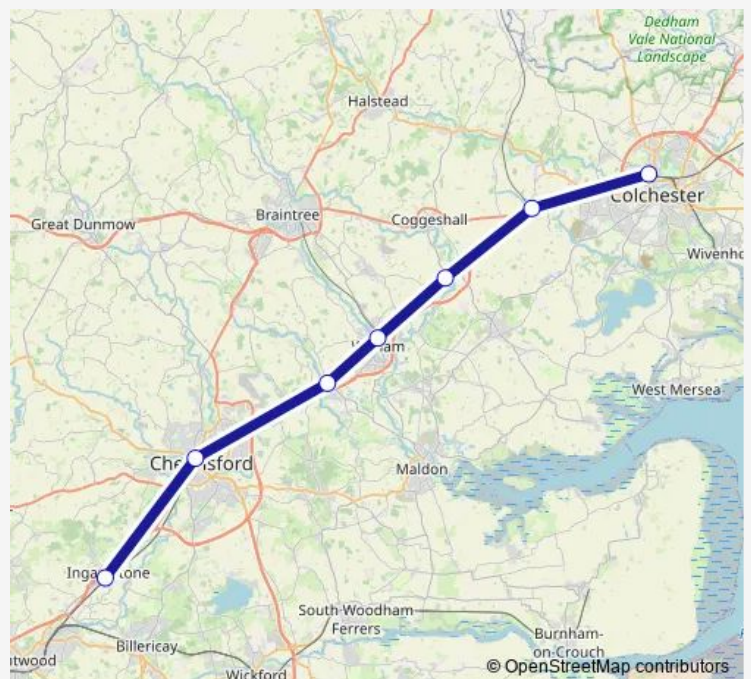

Tuesday —

Wednesday —

Thursday —

Friday —

Saturday 06:38-21:38

Sunday 23:12

Route info

Direction: Colchester

Stops: 7

Trip Duration: 1 hour 33 min

Great Anglia — Colchester - Ingatestone

Direction

Ingatestone — Colchester

7 stops

[Open route schedule](#)

Ingatestone

Chelmsford

Hatfield Peverel

Witham (Essex)

Kelvedon

Marks Tey

Colchester

Route schedule

Ingatestone — Colchester

Monday	06:25-22:25
Tuesday	—
Wednesday	—
Thursday	—
Friday	—
Saturday	06:25-22:25
Sunday	—

Route info

Direction: Ingatestone

Stops: 7

Trip Duration: 1 hour 40 min

Great Anglia Rail Replacement Bus Service time schedules and route maps are available in an offline PDF at busmaps.com. Use the busmaps.com website to see live bus times, train schedule or subway schedule, and step-by-step directions for all public transit in Chelmsford