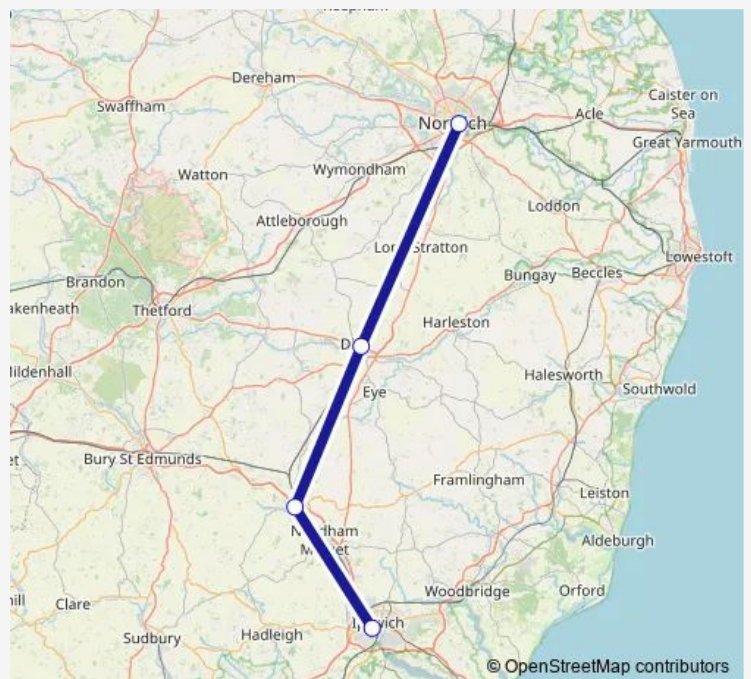

### Direction

Norwich — Ipswich

2 stops

[Open route schedule](#)

Norwich

Ipswich

### Route info

Direction: Norwich

Stops: 2

Trip Duration: 1 hour 30 min

Great Anglia — Ipswich - Norwich

**Direction**

Norwich — Ipswich

4 stops

## Route info

Direction: Norwich

Stops: 4

Trip Duration: 2 hour 5 min

**Direction**

Ipswich — Norwich

4 stops

[Open route schedule](#)

**Route info**

Direction: Ipswich

Stops: 4

Trip Duration: 2 hour 0 min

Great Anglia Rail Replacement Bus Service time schedules and route maps are available in an offline PDF at [busmaps.com](https://busmaps.com). Use the [busmaps.com](https://busmaps.com) website to see live bus times, train schedule or subway schedule, and step-by-step directions for all public transit in Norwich