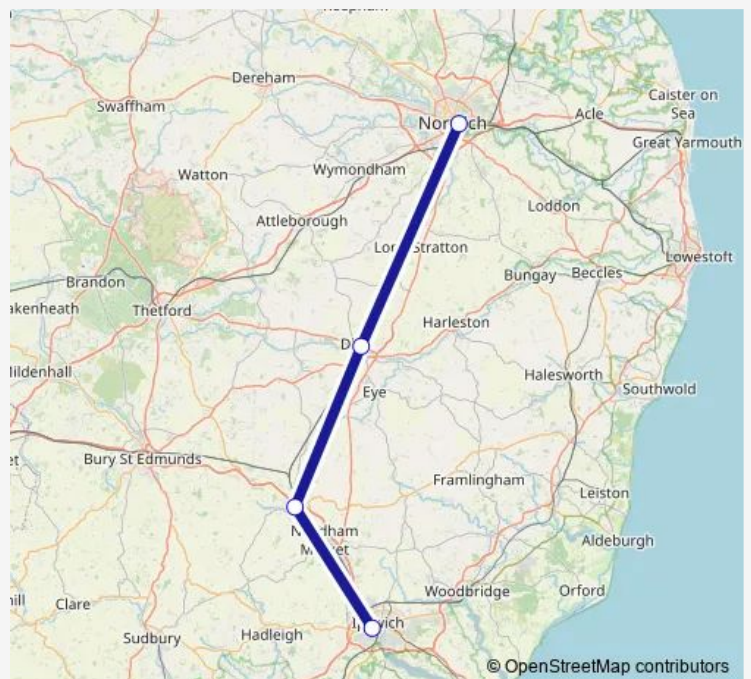

Rail Replacement Bus Service Great Anglia Norwich - Ipswich

[Go to website](#)

Direction

Ipswich — Norwich

4 stops

[Open route schedule](#)

Ipswich

Stowmarket

Stops: 4

Trip Duration: 2 hour 0 min

Great Anglia — Ipswich - Norwich

Direction

Ipswich — Norwich

2 stops

[Open route schedule](#)

Ipswich

Norwich

Route schedule

Ipswich — Norwich

Monday	—
Tuesday	—
Wednesday	—
Thursday	—
Friday	—
Saturday	08:45-21:45
Sunday	09:45-21:45

Route info

Direction: Ipswich

Stops: 2

Trip Duration: 1 hour 30 min

Route schedule

Norwich — Ipswich

Monday	—
Tuesday	—
Wednesday	—
Thursday	—
Friday	—
Saturday	04:45-23:05
Sunday	06:30-23:05

Route info

Direction: Norwich

Stops: 4

Trip Duration: 2 hour 5 min

Great Anglia Rail Replacement Bus Service time schedules and route maps are available in an offline PDF at [busmaps.com](#). Use the [busmaps.com](#) website to see live bus times, train schedule or subway schedule, and step-by-step directions for all public transit in Norwich