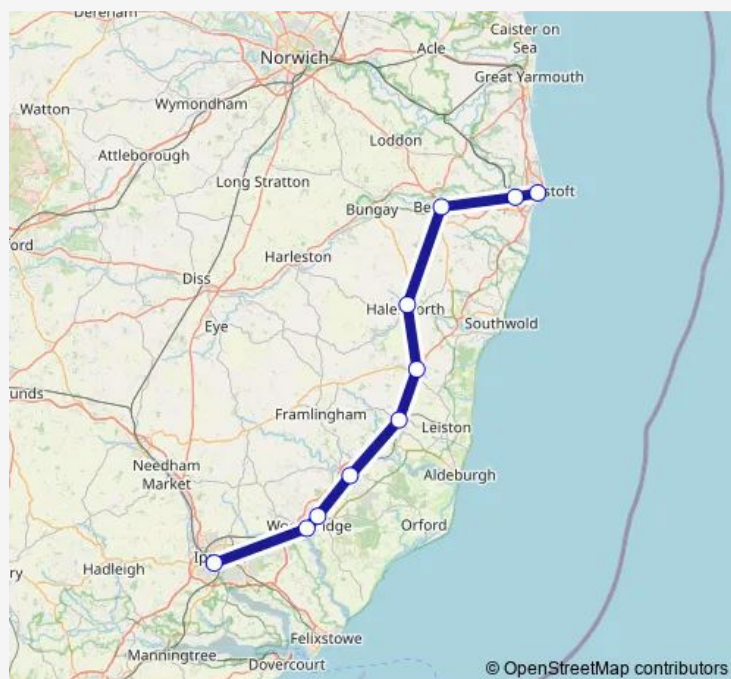

Rail Replacement Bus Service Great Anglia Ipswich - Lowestoft

[Go to website](#)

Direction

Ipswich — Lowestoft

10 stops

[Open route schedule](#)

Ipswich

Woodbridge

Route schedule

Ipswich — Lowestoft

Monday	—
Tuesday	—
Wednesday	—
Thursday	—
Friday	—
Saturday	22:25
Sunday	22:20

Route info

Direction: Ipswich

Stops: 10

Trip Duration: 2 hour 25 min

Great Anglia — Ipswich - Lowestoft