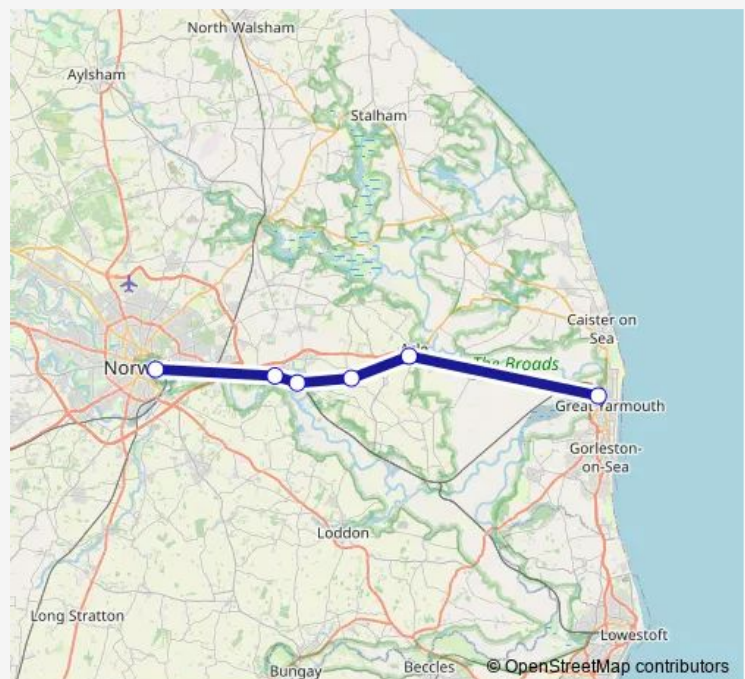

Brundall

Lingwood

Acle

Great Yarmouth

Route schedule

Norwich — Great Yarmouth

Monday —

Tuesday —

Wednesday —

Thursday —

Friday —

Saturday —

Sunday

07:45-22:45

Route info

Direction: Norwich

Stops: 6

Trip Duration: 1 hour 0 min

Direction

Great Yarmouth — Norwich

6 stops

[Open route schedule](#)

Great Yarmouth

Acle

Direction: Great Yarmouth

Stops: 6

Trip Duration: 1 hour 3 min

Great Anglia Rail Replacement Bus Service time schedules and route maps are available in an offline PDF at [busmaps.com](#). Use the [busmaps.com](#) website to see live bus times, train schedule or subway schedule, and step-by-step directions for all public transit in Norwich