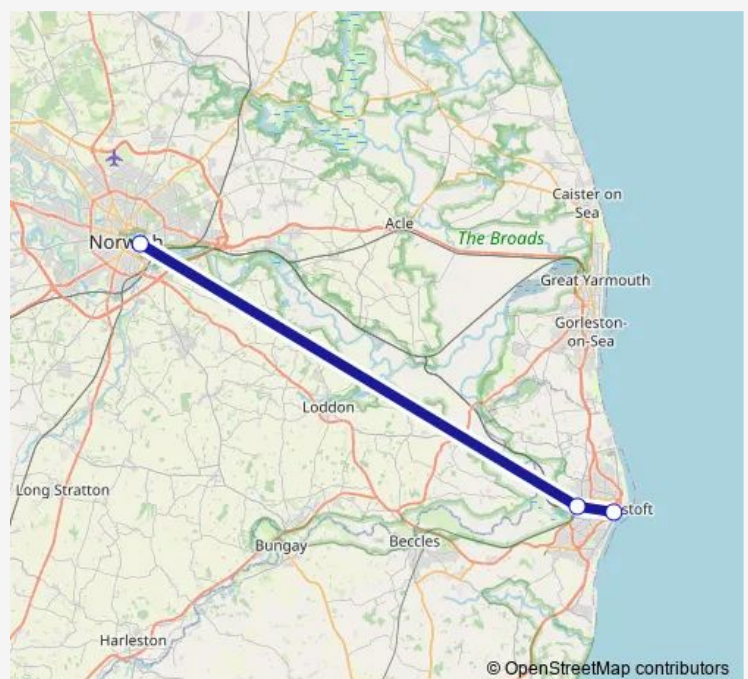

Rail Replacement Bus Service Great Anglia Lowestoft - Norwich

[Go to website](#)

Direction

Norwich — Lowestoft

3 stops

[Open route schedule](#)

Norwich

Oulton Broad North

Lowestoft

Route schedule

Norwich — Lowestoft

Monday	—
Tuesday	—
Wednesday	—
Thursday	—
Friday	—
Saturday	—
Sunday	07:00-21:00

Route info

Direction: Norwich

Stops: 3

Trip Duration: 0 hour 55 min

Great Anglia — Lowestoft - Norwich

Direction

Lowestoft — Norwich

3 stops

[Open route schedule](#)

Lowestoft

Oulton Broad North

Norwich

Route schedule

Lowestoft — Norwich

Monday	—
Tuesday	—
Wednesday	—
Thursday	—
Friday	—
Saturday	—
Sunday	08:50-23:35

Route info

Direction: Lowestoft

Stops: 3

Trip Duration: 0 hour 55 min

Great Anglia Rail Replacement Bus Service time schedules and route maps are available in an offline PDF at [busmaps.com](#). Use the [busmaps.com](#) website to see live bus times, train schedule or subway schedule, and step-by-step directions for all public transit in Lowestoft