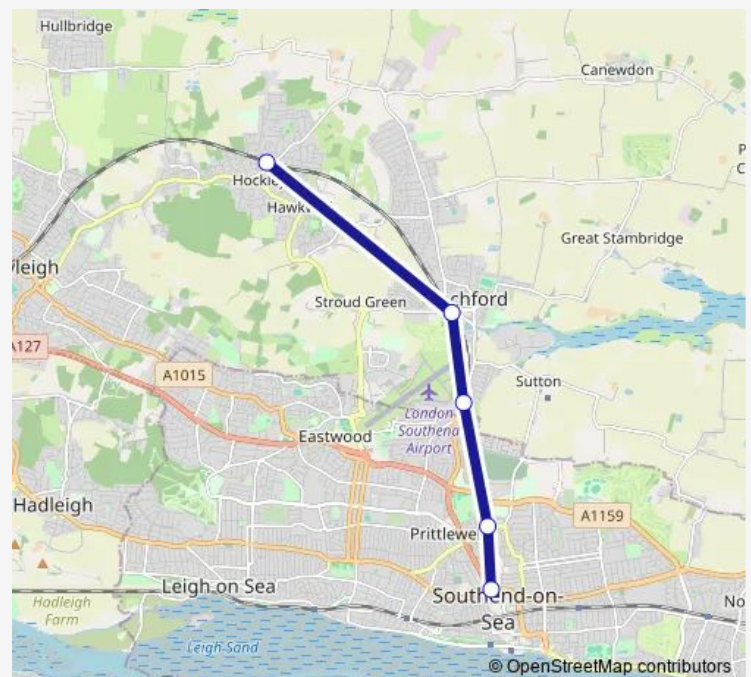

Rail Replacement Bus Service Great Anglia Southend Victoria - Hockley

[Go to website](#)

Direction

Hockley — Southend Victoria

5 stops

[Open route schedule](#)

Hockley

Rochford

—

Sunday

08:26-09:26

Route info

Direction: Hockley

Stops: 5

Trip Duration: 0 hour 38 min

Great Anglia — Southend Victoria - Hockley

Direction

Southend Victoria — Hockley

5 stops

[Open route schedule](#)

Southend Victoria

Prittlewell

Southend Airport

Rochford

Hockley

Route schedule

Southend Victoria — Hockley

Monday	—
Tuesday	—
Wednesday	—
Thursday	—
Friday	—
Saturday	—
Sunday	05:38-08:47

Route info

Direction: Southend Victoria

Stops: 5

Trip Duration: 0 hour 38 min