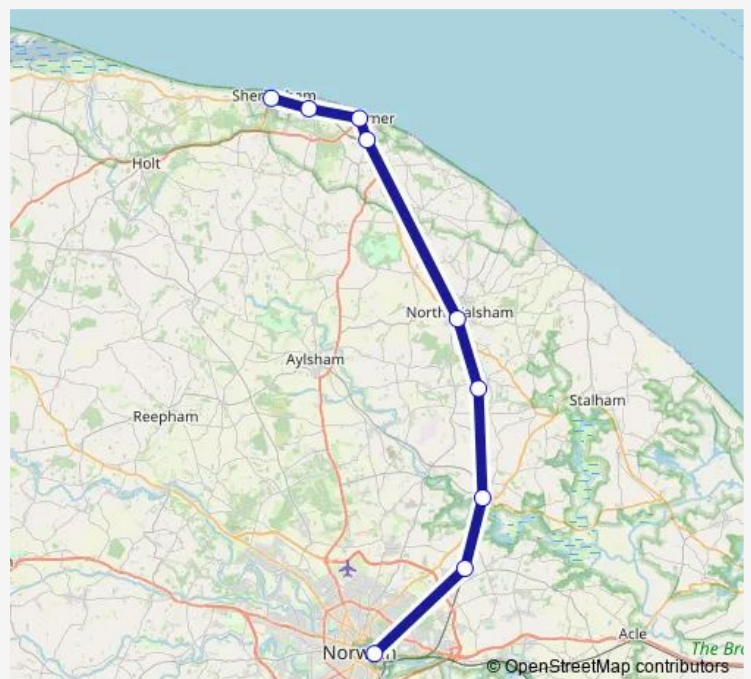

Rail Replacement Bus Service Great Anglia Sheringham - Norwich

[Go to website](#)

Direction

Sheringham — Norwich

9 stops

[Open route schedule](#)

Sheringham

West Runton

Sheringham — Norwich

Monday —

Tuesday —

Wednesday —

Thursday —

Friday —

Saturday —

Sunday

08:55-21:55

Route info

Direction: Sheringham

Stops: 9

Trip Duration: 1 hour 35 min

Great Anglia — Sheringham - Norwich

Direction

Norwich — Sheringham

9 stops

[Open route schedule](#)

Norwich

Salhouse

Hoveton & Wroxham

Worstead

North Walsham

Roughton Road