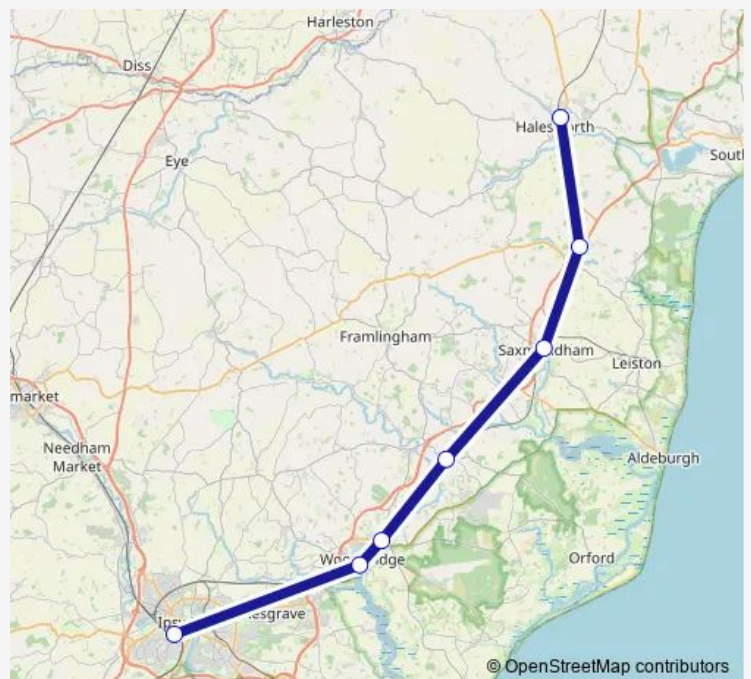

Rail Replacement Bus Service Great Anglia Halesworth - Ipswich

[Go to website](#)

Direction

Halesworth — Ipswich

7 stops

[Open route schedule](#)

Halesworth

Darsham

Tuesday —

Wednesday —

Thursday —

Friday —

Saturday 06:45-21:45

Sunday 08:42-20:42

Route info

Direction: Halesworth

Stops: 7

Trip Duration: 1 hour 40 min

Great Anglia — Halesworth - Ipswich

Direction

Ipswich — Halesworth

7 stops

[Open route schedule](#)

Ipswich

Monday	—
Tuesday	—
Wednesday	—
Thursday	—
Friday	—
Saturday	06:25-21:25
Sunday	09:20-21:20

Route info

Direction: Ipswich

Stops: 7

Trip Duration: 1 hour 34 min

Great Anglia Rail Replacement Bus Service time schedules and route maps are available in an offline PDF at [busmaps.com](#). Use the [busmaps.com](#) website to see live bus times, train schedule or subway schedule, and step-by-step directions for all public transit in Ipswich