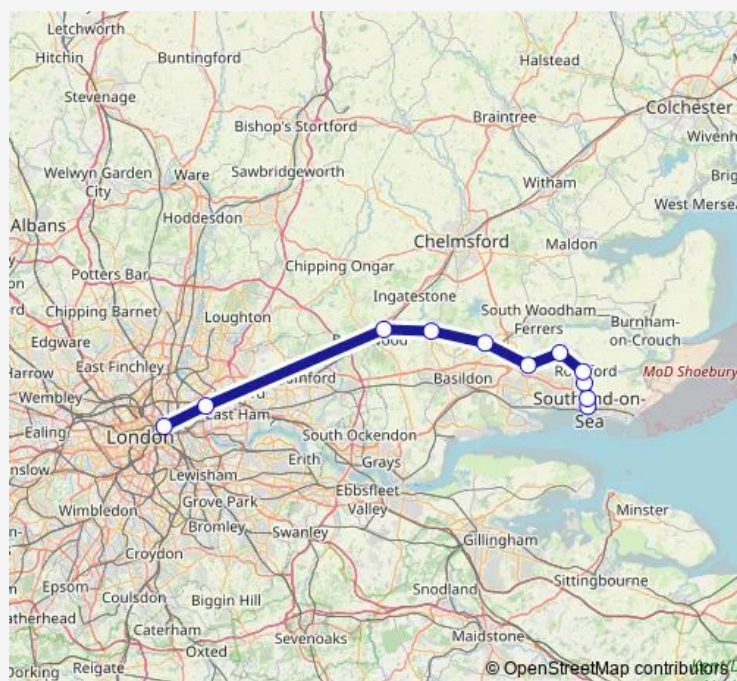

—

Saturday

—

Sunday

23:59

Route info

Direction: Southend Airport

Stops: 6

Trip Duration: 2 hour 11 min

Great Anglia — Southend Airport - London Liverpool Street

Direction

London Liverpool Street — Southend Victoria

11 stops

[Open route schedule](#)

London Liverpool Street

Stratford (London)

Saturday —

Sunday 24:15-00:50⁺¹

Route info

Direction: London Liverpool Street

Stops: 11

Trip Duration: 2 hour 28 min

Direction

Southend Victoria — London Liverpool Street

—

Saturday

—

Sunday

20:53-23:00

Route info

Direction: Southend Victoria

Stops: 11